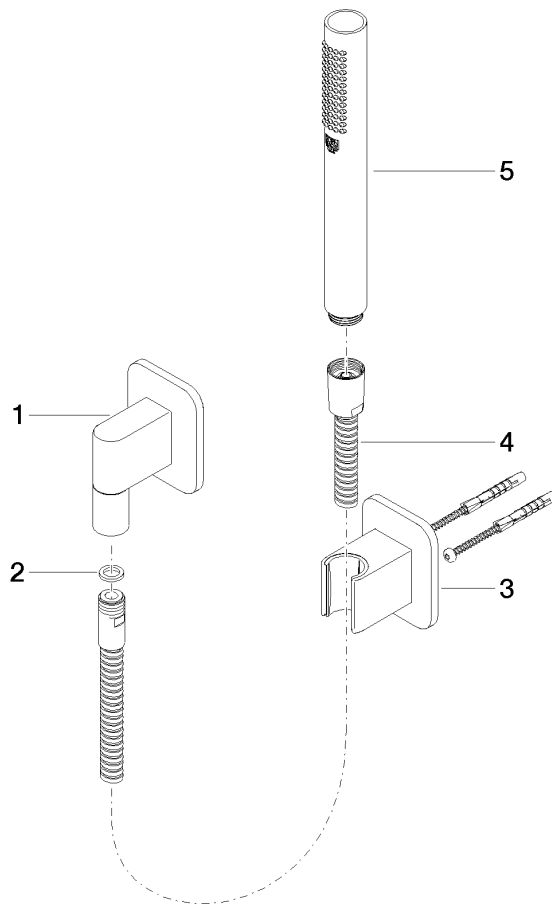

27 802 845

- COMPACT RAIN, max. flow rate 15 l/min (at 3 bar)
- with anti-scale system
- 3/8" shower outlet
- rosette for wall elbow 60 x 78mm
- rosette for shower holder 60 x 78mm
- metal shower hose 1250mm with integrated anti-twist protection
- 1/2" wall elbow

Recommended miscellaneous

- Concealed wall elbow -** 35 085 970 90
- max. recess depth 163 mm
 - min. recess depth 90 mm

27 802 845

mm [inches]

Flow rate chart

Certificates

LGA_29013.

WRAS_2209005.

27 802 845

Spare parts list

No.	Item Number	Name	Quantity used	Delivery time
1	28 450 845-06	LISSÉ Wall elbow - Brushed Platinum	1	10
2	90 14 20 026 00 90	seal	1	2
3	28 050 845-06	LISSÉ Wall bracket - Brushed Platinum	1	10
4	90 30 02 072 00-06	Metal shower hose 1/2" x 3/8" x 1250 mm - Brushed Platinum	1	10
5	28 019 979-06	Hand shower - Brushed Platinum	1	10