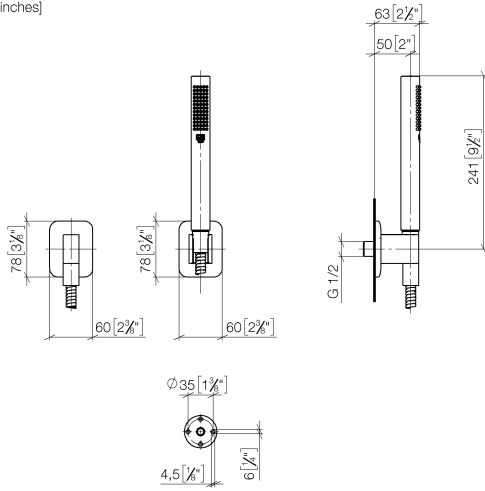

27 802 845

- COMPACT RAIN, max. flow rate 15 l/min (at 3 bar)
- with anti-scale system
- 3/8" shower outlet
- rosette for wall elbow 60 x 78mm
- rosette for shower holder 60 x 78mm
- metal shower hose 1250mm with integrated anti-twist protection
- 1/2" wall elbow

Intrinsic protection against back flow.

	Brushed Platinum	27 802 845-06
	Chrome	27 802 845-00
	Chrome	27 802 845-00 0010
	Brushed Platinum	27 802 845-06 0010
	Dark Chrome	27 802 845-19
	Dark Chrome	27 802 845-19 0010
	Matte Black	27 802 845-33 0010
	Matte Black	27 802 845-33
	Brushed Chrome	27 802 845-93
	Brushed Chrome	27 802 845-93 0010

Recommended miscellaneous

- Concealed wall elbow -** 35 085 970 90
- max. recess depth 163 mm
 - min. recess depth 90 mm

27 802 845

mm [inches]

Flow rate chart

Certificates

LGA_29013.

WRAS_2209005.

27 802 845

Spare parts list

No.	Item Number	Name	Quantity used	Delivery time
1	28 450 845-06	LISSÉ Wall elbow - Brushed Platinum	1	10
2	90 14 20 026 00 90	seal	1	2
3	28 050 845-06	LISSÉ Wall bracket - Brushed Platinum	1	10
4	90 30 02 072 00-06	Metal shower hose 1/2" x 3/8" x 1250 mm - Brushed Platinum	1	10
5	28 019 979-06	Hand shower - Brushed Platinum	1	10