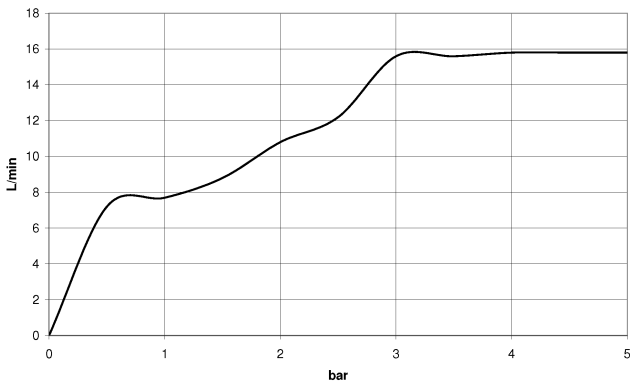

27 802 845

- COMPACT RAIN, max. flow rate 15 l/min (at 3 bar)
- with anti-scale system
- 3/8" shower outlet
- rosette for wall elbow 60 x 78mm
- rosette for shower holder 60 x 78mm
- metal shower hose 1250mm with integrated anti-twist protection
- 1/2" wall elbow

Recommended miscellaneous

- Concealed wall elbow -** 35 085 970 90
- max. recess depth 163 mm
 - min. recess depth 90 mm

27 802 845

mm [inches]

Flow rate chart

Certificates

LGA_29013.

WRAS_2209005.