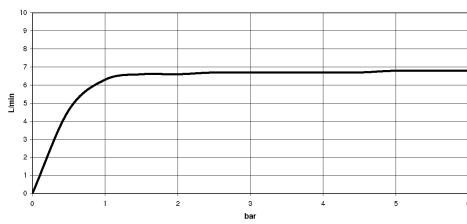

27 702 979

Fits: TARA, LISSÉ

- COMPACT RAIN, max. flow rate 6.8 l/min (at 3 bar)
- with anti-scale system
- rosette Ø 50 mm
- hole diameter 32 mm
- metal shower hose 1750mm with integrated anti-twist protection

Two-piece design allows hose to later be changed without dismantling the fitting.

Intrinsic protection against back flow.

	Matte Black	27 702 979-33
	Chrome	27 702 979-00
	Brushed Platinum	27 702 979-06
	Platinum	27 702 979-08
	Durabrand (23kt Gold)	27 702 979-09
	Dark Chrome	27 702 979-19
	Brushed Durabrand (23kt Gold)	27 702 979-28
	Brushed Champagne (22kt Gold)	27 702 979-46
	Champagne (22kt Gold)	27 702 979-47
	Brushed Chrome	27 702 979-93
	Brushed Dark Platinum	27 702 979-99

27 702 979

mm [inches]

Flow rate chart

Certificates

IAPMO_4976 (5). Belgaqua_21-383- WRAS_2209005.
27_8.

27 702 979

Parts for other finishes can be found here: [Chrome](#)

Spare parts list