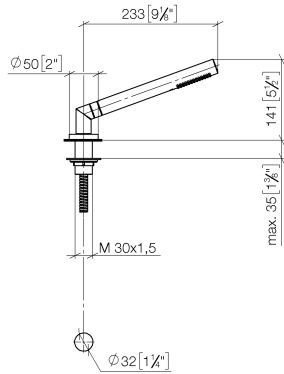

27 702 979

Fits: TARA, LISSÉ

- COMPACT RAIN, max. flow rate 6.8 l/min (at 3 bar)
- with anti-scale system
- rosette Ø 50 mm
- hole diameter 32 mm
- metal shower hose 1750mm with integrated anti-twist protection

Two-piece design allows hose to later be changed without dismantling the fitting.

Intrinsic protection against back flow.

	Matte Black	27 702 979-33
	Chrome	27 702 979-00
	Brushed Platinum	27 702 979-06
	Platinum	27 702 979-08
	Durabrand (23kt Gold)	27 702 979-09
	Dark Chrome	27 702 979-19
	Brushed Durabrand (23kt Gold)	27 702 979-28
	Brushed Champagne (22kt Gold)	27 702 979-46
	Champagne (22kt Gold)	27 702 979-47
	Brushed Chrome	27 702 979-93
	Brushed Dark Platinum	27 702 979-99

27 702 979

mm [inches]

Flow rate chart

Certificates

IAPMO_4976 (5). Belgaqua_21-383- WRAS_2209005.
27_8.

27 702 979

Parts for other finishes can be found here: [Chrome](#)

Spare parts list

No.	Item Number	Name	Quantity used	Delivery time
1	28 019 979-33	Hand shower - Matte Black	1	10
2	04 24 04 189 00-33	nipple	1	30
3	90 14 20 002 00 90	seal	1	2
4	28 322 970-33	Metal shower hose 1/2" x 3/8" x 1750 mm - Matte Black	1	2
5	90 18 40 085 00 90	sleeve	1	2
6	09 30 01 085-33	rosette	1	30
7	04 30 11 038 66 90	fixing set	1	2
8	09 30 11 060 90	disc	1	2
9	12 505 970 90	High pressure hose 1/2" x 3/8" x 500 mm -	1	2