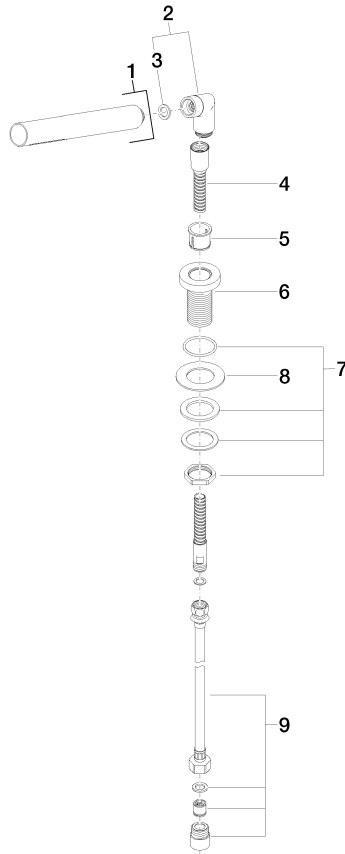

27 702 979

Fits: TARA, LISSÉ

- COMPACT RAIN, max. flow rate 6.8 l/min (at 3 bar)
- with anti-scale system
- rosette Ø 50 mm
- hole diameter 32 mm
- metal shower hose 1750mm with integrated anti-twist protection

Two-piece design allows hose to later be changed without dismantling the fitting.

Intrinsic protection against back flow.

	Matte Black	27 702 979-33
	Chrome	27 702 979-00
	Brushed Platinum	27 702 979-06
	Platinum	27 702 979-08
	Durabrand (23kt Gold)	27 702 979-09
	Dark Chrome	27 702 979-19
	Brushed Durabrand (23kt Gold)	27 702 979-28
	Brushed Champagne (22kt Gold)	27 702 979-46
	Champagne (22kt Gold)	27 702 979-47
	Brushed Chrome	27 702 979-93
	Brushed Dark Platinum	27 702 979-99

27 702 979

mm [inches]

Flow rate chart

Certificates

IAPMO_4976 (5). Belgaqua_21-383- WRAS_2209005.
27_8.

27 702 979

Parts for other finishes can be found here: [Chrome](#)

Spare parts list

No.	Item Number	Name	Quantity used	Delivery time
1	28 019 979-33	Hand shower - Matte Black	1	10
2	04 24 04 189 00-33	nipple	1	30
3	90 14 20 002 00 90	seal	1	2
4	28 322 970-33	Metal shower hose 1/2" x 3/8" x 1750 mm - Matte Black	1	2
5	90 18 40 085 00 90	sleeve	1	2
6	09 30 01 085-33	rosette	1	30
7	04 30 11 038 66 90	fixing set	1	2
8	09 30 11 060 90	disc	1	2
9	12 505 970 90	High pressure hose 1/2" x 3/8" x 500 mm -	1	2