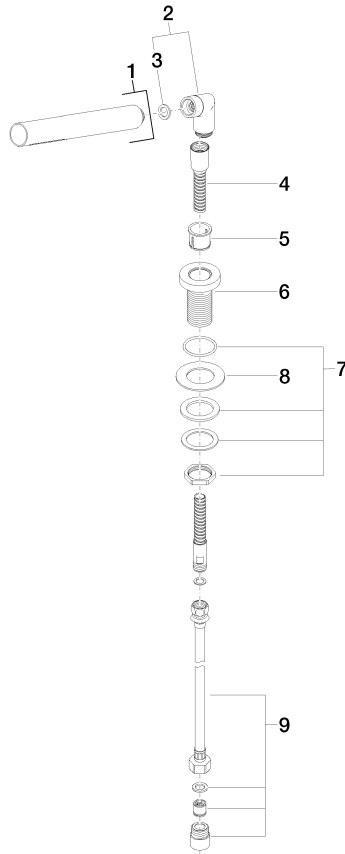

27 702 979

Fits: TARA, LISSÉ

- COMPACT RAIN, max. flow rate 6.8 l/min (at 3 bar)
- with anti-scale system
- rosette Ø 50 mm
- hole diameter 32 mm
- metal shower hose 1750mm with integrated anti-twist protection

27 702 979

mm [inches]

Flow rate chart

Certificates

IAPMO\_4976 (5). Belgaqua\_21-383- WRAS\_2209005.  
27\_8.

27 702 979

Parts for other finishes can be found here: Brushed Platinum

### Spare parts list

| No. | Item Number        | Name   | Quantity used | Delivery time |
|-----|--------------------|--|---------------|---------------|
| 1   | 28 019 979-00      | Hand shower - Chrome                             | 1             | 2             |
| 2   | 04 24 04 189 00-00 | nipple   | 1             | 10            |
| 3   | 90 14 20 002 00 90 | seal   | 1             | 2             |
| 4   | 28 322 970-00      | Metal shower hose 1/2" x 3/8" x 1750 mm - Chrome | 1             | 2             |
| 5   | 90 18 40 085 00 90 | sleeve   | 1             | 2             |
| 6   | 09 30 01 085-00    | rosette  | 1             | 10            |
| 7   | 04 30 11 038 66 90 | fixing set                                       | 1             | 2             |
| 8   | 09 30 11 060 90    | disc   | 1             | 2             |
| 9   | 12 505 970 90      | High pressure hose 1/2" x 3/8" x 500 mm -        | 1             | 2             |