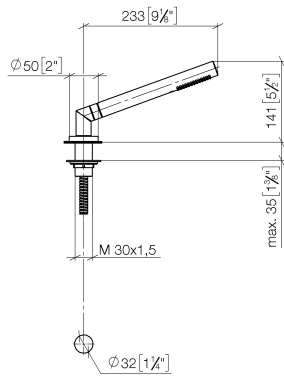

27 702 979

Fits: TARA, LISSÉ

- COMPACT RAIN, max. flow rate 6.8 l/min (at 3 bar)
- with anti-scale system
- rosette Ø 50 mm
- hole diameter 32 mm
- metal shower hose 1750mm with integrated anti-twist protection

27 702 979

mm [inches]

Flow rate chart

Certificates

IAPMO\_4976 (5). Belgaqua\_21-383- WRAS\_2209005.  
27\_8.

27 702 979

Parts for other finishes can be found here: Brushed Platinum

### Spare parts list

| No. | Item Number        | Name   | Quantity used | Delivery time |
|-----|--------------------|--|---------------|---------------|
| 1   | 28 019 979-00      | Hand shower - Chrome                             | 1             | 2             |
| 2   | 04 24 04 189 00-00 | nipple   | 1             | 10            |
| 3   | 90 14 20 002 00 90 | seal   | 1             | 2             |
| 4   | 28 322 970-00      | Metal shower hose 1/2" x 3/8" x 1750 mm - Chrome | 1             | 2             |
| 5   | 90 18 40 085 00 90 | sleeve   | 1             | 2             |
| 6   | 09 30 01 085-00    | rosette  | 1             | 10            |
| 7   | 04 30 11 038 66 90 | fixing set                                       | 1             | 2             |
| 8   | 09 30 11 060 90    | disc   | 1             | 2             |
| 9   | 12 505 970 90      | High pressure hose 1/2" x 3/8" x 500 mm -        | 1             | 2             |