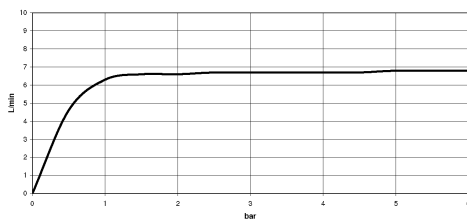

27 702 979

Fits: TARA, LISSÉ

- COMPACT RAIN, max. flow rate 6.8 l/min (at 3 bar)
- with anti-scale system
- rosette Ø 50 mm
- hole diameter 32 mm
- metal shower hose 1750mm with integrated anti-twist protection

Two-piece design allows hose to later be changed without dismantling the fitting.

Intrinsic protection against back flow.

|   |                               |               |
|---|-------------------------------|---------------|
|    | Chrome                        | 27 702 979-00 |
|    | Brushed Platinum              | 27 702 979-06 |
|    | Platinum                      | 27 702 979-08 |
|    | Durabrand (23kt Gold)         | 27 702 979-09 |
|    | Dark Chrome                   | 27 702 979-19 |
|    | Brushed Durabrand (23kt Gold) | 27 702 979-28 |
|    | Matte Black                   | 27 702 979-33 |
|    | Brushed Champagne (22kt Gold) | 27 702 979-46 |
|    | Champagne (22kt Gold)         | 27 702 979-47 |
|   | Brushed Chrome                | 27 702 979-93 |
|  | Brushed Dark Platinum         | 27 702 979-99 |

27 702 979

mm [inches]

Flow rate chart

Certificates

IAPMO\_4976 (5). Belgaqua\_21-383- WRAS\_2209005.  
27\_8.

27 702 979

Parts for other finishes can be found here: Brushed Platinum