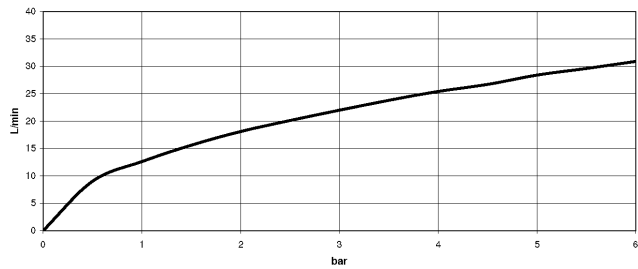

TARA

25 943 882
mm [inches]

Flow rate chart

Certificates

IAPMO_4976 (5). WRAS_2212005. LGA_18932. Belgaqua_21-033-27_2.

25 943 882

TARA Two-hole bath mixer for free-standing assembly with hand shower set - Brushed Platinum