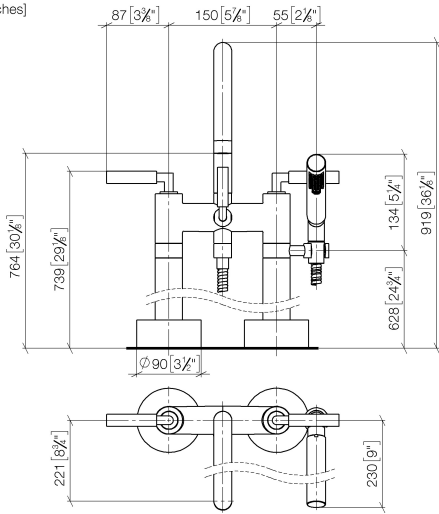

**TARA Two-hole bath mixer for free-standing assembly with hand shower set -
Brushed Platinum**

TARA

25 943 882

- 220 mm projection
 - pivotable spout 180°
 - spout: circular, air-enriched flow
 - Hand shower: COMPACT RAIN, max. flow rate 6.8 l/min (at 3 bar)
 - hand shower with anti-scale system
 - rotary diverter for bath/shower
 - total height 920 mm
 - stand pipes height 628 mm
 - height up to aerator 765 mm
 - slide-on rosettes Ø 90 mm
 - gauge 150 mm
 - metal shower hose 1250mm with integrated anti-twist protection
 - pivotable shower holder on the right foot
 - max. flow 22 l/min at 3 bar flow pressure
- Intrinsic protection against back flow.**

TARA

25 943 882
mm [inches]

Flow rate chart

Certificates

IAPMO_4976 (5). WRAS_2212005. LGA_18932. Belgaqua_21-033-27_2.

25 943 882

TARA Two-hole bath mixer for free-standing assembly with hand shower set - Brushed Platinum