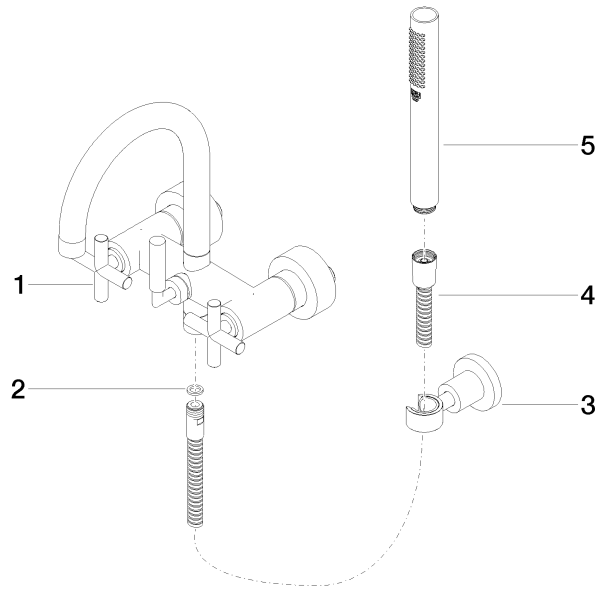

25 133 892

- spout: circular, air-enriched flow
- max. flow 22 l/min at 3 bar flow pressure
- Hand shower: COMPACT RAIN, max. flow rate 6.8 l/min (at 3 bar)
- complete hand shower set with anti-scale system
- 240mm projection
- rotary diverter for bath/shower
- slide-on rosettes Ø 65 mm
- rosette for shower holder Ø 50mm
- 1/2" connection
- gauge 150 mm - 15 mm
- metal shower hose 1250mm with integrated anti-twist protection

25 133 892

Flow rate chart

Certificates

WRAS\_2210004. LGA\_18933. Belgaqua\_21-026-27\_4.

25 133 892

Parts for other finishes can be found here: [Chrome](#)

### Spare parts list

No.	Item Number	Name	Quantity used	Delivery time
1	25 100 892-06	TARA Bath mixer for wall mounting - Brushed Platinum	1	-
Spare part can no longer be ordered, please order the replacement item				
2	90 14 20 026 00 90	seal	1	2
3	28 050 892-06	TARA Wall bracket - Brushed Platinum	1	10
4	90 30 02 072 00-06	Metal shower hose 1/2" x 3/8" x 1250 mm - Brushed Platinum	1	10
5	90 12 11 140 30-06	shower	1	10