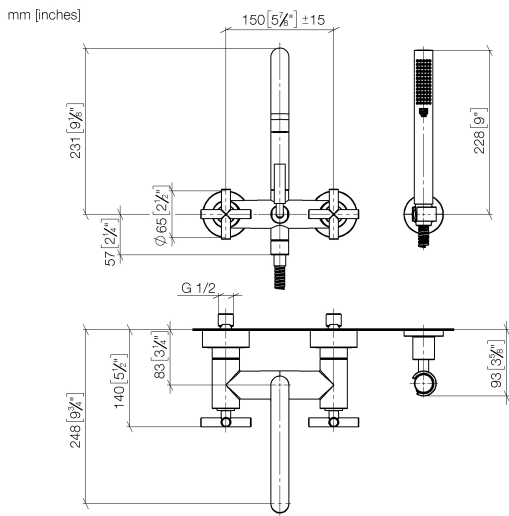

25 133 892

- spout: circular, air-enriched flow
- max. flow 22 l/min at 3 bar flow pressure
- Hand shower: COMPACT RAIN, max. flow rate 6.8 l/min (at 3 bar)
- complete hand shower set with anti-scale system
- 240mm projection
- rotary diverter for bath/shower
- slide-on rosettes Ø 65 mm
- rosette for shower holder Ø 50mm
- 1/2" connection
- gauge 150 mm - 15 mm
- metal shower hose 1250mm with integrated anti-twist protection

Intrinsic protection against back flow.

Stand pipes combination possible on request (x-TRA SERVICE).

	Brushed Platinum	25 133 892-06
	Chrome	25 133 892-00
	Platinum	25 133 892-08
	Dark Chrome	25 133 892-19
	Brushed Durabrass (23kt Gold)	25 133 892-28
	Matte Black	25 133 892-33
	Brushed Champagne (22kt Gold)	25 133 892-46
	Champagne (22kt Gold)	25 133 892-47
	Brushed Chrome	25 133 892-93
	Brushed Dark Platinum	25 133 892-99

25 133 892

Flow rate chart

Certificates

WRAS\_2210004. LGA\_18933. Belgaqua\_21-026-27\_4.

25 133 892

Parts for other finishes can be found here: [Chrome](#)

### Spare parts list

No.	Item Number	Name	Quantity used	Delivery time
1	25 100 892-06	TARA Bath mixer for wall mounting - Brushed Platinum	1	-
Spare part can no longer be ordered, please order the replacement item				
2	90 14 20 026 00 90	seal	1	2
3	28 050 892-06	TARA Wall bracket - Brushed Platinum	1	10
4	90 30 02 072 00-06	Metal shower hose 1/2" x 3/8" x 1250 mm - Brushed Platinum	1	10
5	90 12 11 140 30-06	shower	1	10