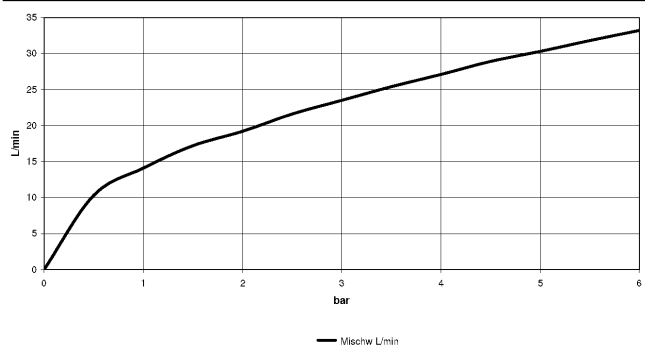

LULU Bath spout for wall mounting - Brushed Platinum

LULU

13 801 710

- 200mm projection
- circular normal flow
- hole diameter 37 mm
- 1/2" connection
- plug-link mounting
- max. flow 23.5 l/min at 3 bar flow pressure

	Brushed Platinum	13 801 710-06
	Chrome	13 801 710-00

Recommended miscellaneous

- Concealed wall elbow -** 35 085 970 90
- max. recess depth 163 mm
 - min. recess depth 90 mm

13 801 710

mm [inches]

Flow rate chart