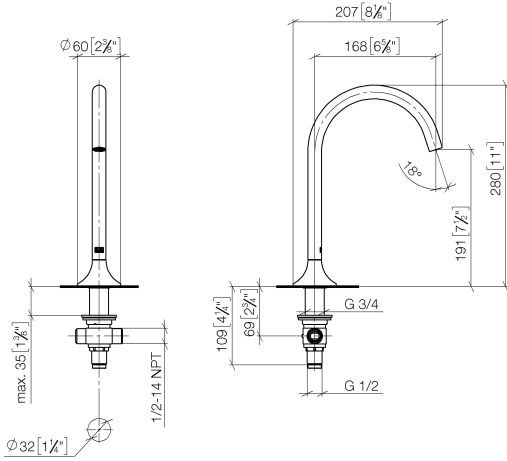

13 716 809

- 168mm projection
- pivotable spout 360°
- circular, air-enriched flow
- height of mixer 280 mm
- height up to aerator 191 mm
- rosette Ø 60 mm
- hole diameter 35 mm
- 2x 1/2" x 1/2" x 400mm high pressure hose
- 1/2" connection
- max. flow 5.7 l/min
- lead-free
- WRAS 2306016
- This product can help a building meet the requirements of Green Building Rating Systems, e.g. LEED®, BREEAM®, DGNB

13 716 809

mm [inches]

**Flow rate chart**

**Codes & Standards**

DIN 4109	Executive Order no. 1007	ISO 3822	Scottish Water Byelaws
UK Water Supply Regulations	Ü-Zeichen		

VAIA Deck-mounted basin spout without pop-up waste - Brushed Dark Platinum