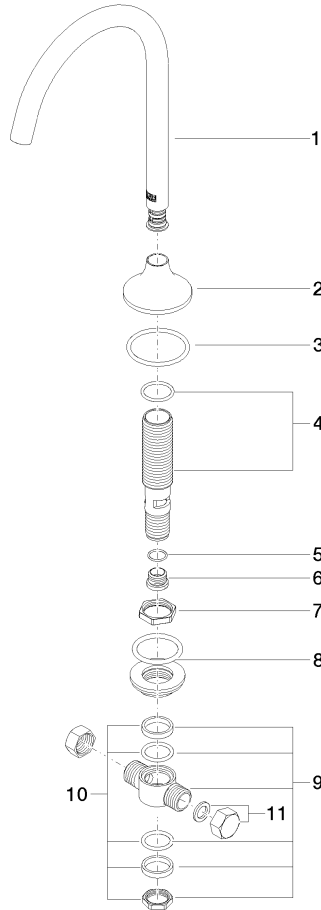

13 716 809

- 168mm projection
- pivotable spout 360°
- circular, air-enriched flow
- height of mixer 280 mm
- height up to aerator 191 mm
- rosette Ø 60 mm
- hole diameter 35 mm
- 2x 1/2" x 1/2" x 400mm high pressure hose
- 1/2" connection
- max. flow 5.7 l/min
- lead-free
- WRAS 2306016
- This product can help a building meet the requirements of Green Building Rating Systems, e.g. LEED®, BREEAM®, DGNB

13 716 809

mm [inches]

**Flow rate chart**

**Codes & Standards**

DIN 4109	Executive Order no. 1007	ISO 3822	Scottish Water Byelaws
UK Water Supply Regulations	Ü-Zeichen		

VAIA Deck-mounted basin spout without pop-up waste - Brushed Dark Platinum

13 716 809

Product version from 3/13/2017 to 5/27/2021

**Product version from 5/27/2021**

Parts for other finishes can be found here: [Chrome](#)

VAIA Deck-mounted basin spout without pop-up waste - Brushed Dark Platinum

VAIA

13 716 809

Spare parts list

Product version from 3/13/2017 to 5/27/2021

**Product version from 5/27/2021**

No.	Item Number	Name	Quantity used	Delivery time
	90 28 22 309 00-99	spout	11	30