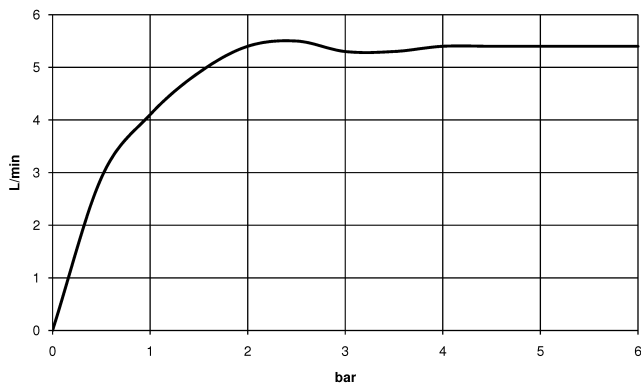

13 716 809

- 168mm projection
- pivotable spout 360°
- circular, air-enriched flow
- height of mixer 280 mm
- height up to aerator 191 mm
- rosette Ø 60 mm
- hole diameter 35 mm
- 2x 1/2" x 1/2" x 400mm high pressure hose
- 1/2" connection
- max. flow 5.7 l/min
- lead-free
- WRAS 2306016
- This product can help a building meet the requirements of Green Building Rating Systems, e.g. LEED®, BREEAM®, DGNB

13 716 809

mm [inches]

**Flow rate chart**

**Codes & Standards**

DIN 4109	Executive Order no. 1007	ISO 3822	Scottish Water Byelaws
UK Water Supply Regulations	Ü-Zeichen		

VAIA Deck-mounted basin spout without pop-up waste - Brushed Dark Platinum