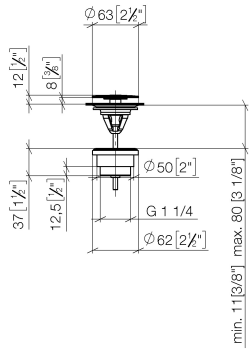

**Basin Waste without press-closing 1 1/4" - Chrome**

IMO

10 126 970

Fits: IMO, LULU, MADISON, MEM, TARA,  
CL.1, LISSÉ, VAIA, META, CYO

	Chrome	10 126 970-00
	Brushed Platinum	10 126 970-06
	Platinum	10 126 970-08
	Durabress (23kt Gold)	10 126 970-09
	Dark Chrome	10 126 970-19
	Brushed Durabress (23kt Gold)	10 126 970-28
	Matte Black	10 126 970-33
	Brushed Champagne (22kt Gold)	10 126 970-46
	Champagne (22kt Gold)	10 126 970-47
	Brushed Chrome	10 126 970-93
	Brushed Dark Platinum	10 126 970-99

## Basin Waste without press-closing 1 1/4" - Chrome

---

IMO

10 126 970

Only suitable for sinks without an overflow.

10 126 970

mm [inches]

10 126 970

### Spare parts list

No.	Item Number	Name	Quantity used	Delivery time
1	09 31 20 097-00	plug	1	10
2	09 30 30 179 90	screw	1	2
3	09 11 01 038-00	cup	1	10
4	09 14 05 061 90	seal	1	2
5	09 14 03 153 90	seal	1	2
6	09 11 10 156-00	connection	1	-