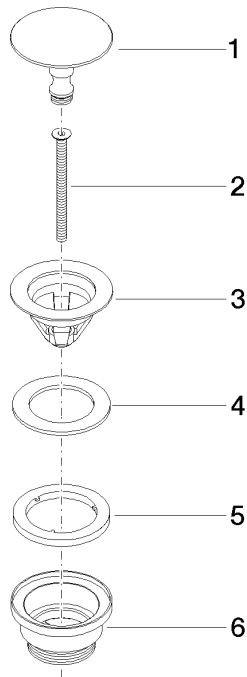

**Basin Waste without press-closing 1 1/4" - Chrome**

IMO

10 126 970

Fits: IMO, LULU, MADISON, MEM, TARA,  
CL.1, LISSÉ, VAIA, META, CYO

	Chrome	10 126 970-00
	Brushed Platinum	10 126 970-06
	Platinum	10 126 970-08
	Durabress (23kt Gold)	10 126 970-09
	Dark Chrome	10 126 970-19
	Brushed Durabress (23kt Gold)	10 126 970-28
	Matte Black	10 126 970-33
	Brushed Champagne (22kt Gold)	10 126 970-46
	Champagne (22kt Gold)	10 126 970-47
	Brushed Chrome	10 126 970-93
	Brushed Dark Platinum	10 126 970-99

## Basin Waste without press-closing 1 1/4" - Chrome

---

IMO

10 126 970

Only suitable for sinks without an overflow.

10 126 970

mm [inches]

10 126 970

### Spare parts list

No.	Item Number	Name	Quantity used	Delivery time
1	09 31 20 097-00	plug	1	10
2	09 30 30 179 90	screw	1	2
3	09 11 01 038-00	cup	1	10
4	09 14 05 061 90	seal	1	2
5	09 14 03 153 90	seal	1	2
6	09 11 10 156-00	connection	1	-