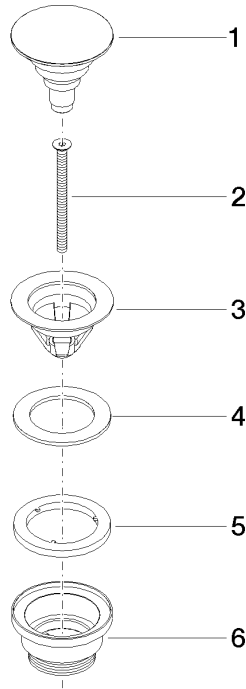

Basin Waste with push fastening 1 1/4" - Brushed Dark Platinum

IMO

10 125 970

Fits: IMO, LULU, MADISON, MEM, TARA,  
CL.1, LISSÉ, VAIA, META, CYO

	Brushed Dark Platinum	10 125 970-99
	Chrome	10 125 970-00
	Brushed Platinum	10 125 970-06
	Platinum	10 125 970-08
	Durabress (23kt Gold)	10 125 970-09
	Dark Chrome	10 125 970-19
	Brushed Durabress (23kt Gold)	10 125 970-28
	Matte Black	10 125 970-33
	Platinum / Brushed Platinum	10 125 970-36
	Durabress / Brushed Durabress (23kt Gold)	10 125 970-38
	Brushed Champagne (22kt Gold)	10 125 970-46
	Champagne (22kt Gold)	10 125 970-47
	Brushed Chrome	10 125 970-93

## Basin Waste with push fastening 1 1/4" - Brushed Dark Platinum

---

IMO

10 125 970

Only suitable for basins with an overflow.

10 125 970

mm [inches]

10 125 970

### Spare parts list

No.	Item Number	Name	Quantity used	Delivery time
1	04 31 20 096 00-99	plug	1	45
2	09 30 30 179 90	screw	1	2
3	09 11 01 038-99	cup	1	45
4	09 14 05 061 90	seal	1	2
5	09 14 03 153 90	seal	1	2
6	09 11 10 156-99	connection	1	45