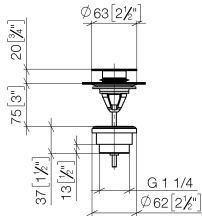

Basin Waste with push fastening 1 1/4" - Brushed Dark Platinum

IMO

10 125 970

Fits: IMO, LULU, MADISON, MEM, TARA,  
CL.1, LISSÉ, VAIA, META, CYO

	Brushed Dark Platinum	10 125 970-99
	Chrome	10 125 970-00
	Brushed Platinum	10 125 970-06
	Platinum	10 125 970-08
	Durabress (23kt Gold)	10 125 970-09
	Dark Chrome	10 125 970-19
	Brushed Durabress (23kt Gold)	10 125 970-28
	Matte Black	10 125 970-33
	Platinum / Brushed Platinum	10 125 970-36
	Durabress / Brushed Durabress (23kt Gold)	10 125 970-38
	Brushed Champagne (22kt Gold)	10 125 970-46
	Champagne (22kt Gold)	10 125 970-47
	Brushed Chrome	10 125 970-93

## Basin Waste with push fastening 1 1/4" - Brushed Dark Platinum

---

IMO

10 125 970

Only suitable for basins with an overflow.

10 125 970

mm [inches]

10 125 970