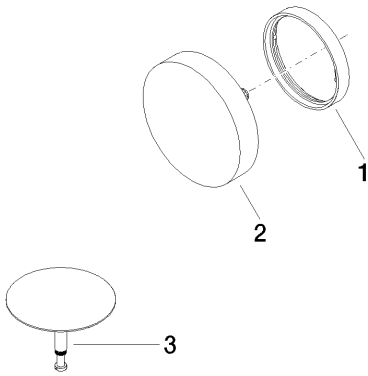

### Required miscellaneous

35 227 970 90

Pop-up waste and overflow -

Bath - CL.1

Pop-up waste and overflow - Dark Platinum matt

Article number: 36 243 970-99

### Spare parts list

No.	Item Number	Name	Quantity used
1	09 11 01 123-99	cover	1
2	90 20 97 061 00-99	handle	1
3	04 31 20 031 48-99	plug	1