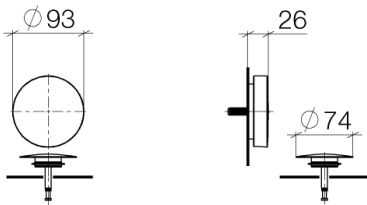

Bath - CL.1

Pop-up waste and overflow - Dark Platinum matt

Article number: 36 243 970-99

- drain Ø 52mm
- Also suitable for king-size baths.

Dark Platinum matt

Miscellaneous items are required for this article.

Dimensional drawing

All details in mm / inch = mm x 0.0394

Bath - CL.1

Pop-up waste and overflow - Dark Platinum matt

Article number: 36 243 970-99

Bath - CL.1

Pop-up waste and overflow - Dark Platinum matt