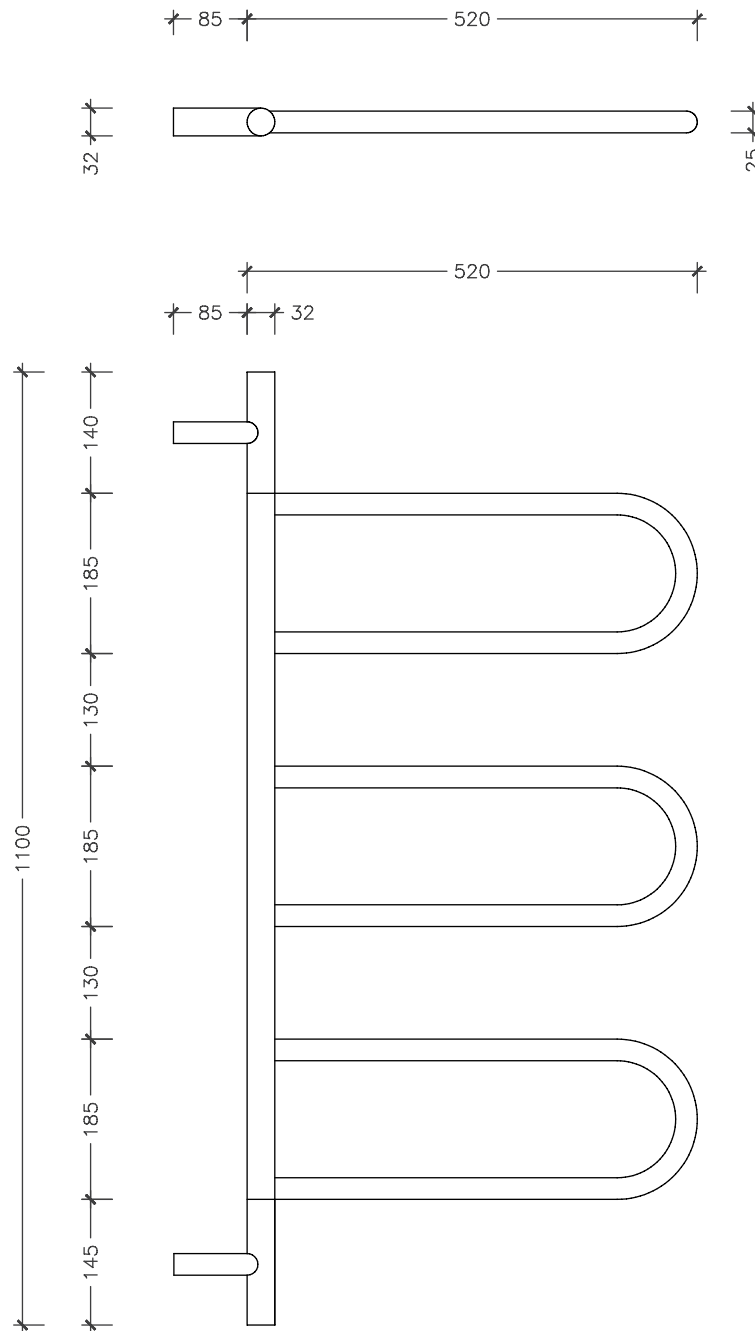

Electric

Easy to Install

Zone 1 Safe

Fluid Filled

Energy Efficient

100% Stainless Steel

International Quality

The Electrical Outlet (EO) is through either the bottom left or right hand bracket, 40mm up from the bottom of the rail. The EO is to be specified at time of confirming the order.

SIZE OPTIONS
HEIGHT x WIDTH

520 x 1100mm

ELECTRIC
POLISHED

90 watts