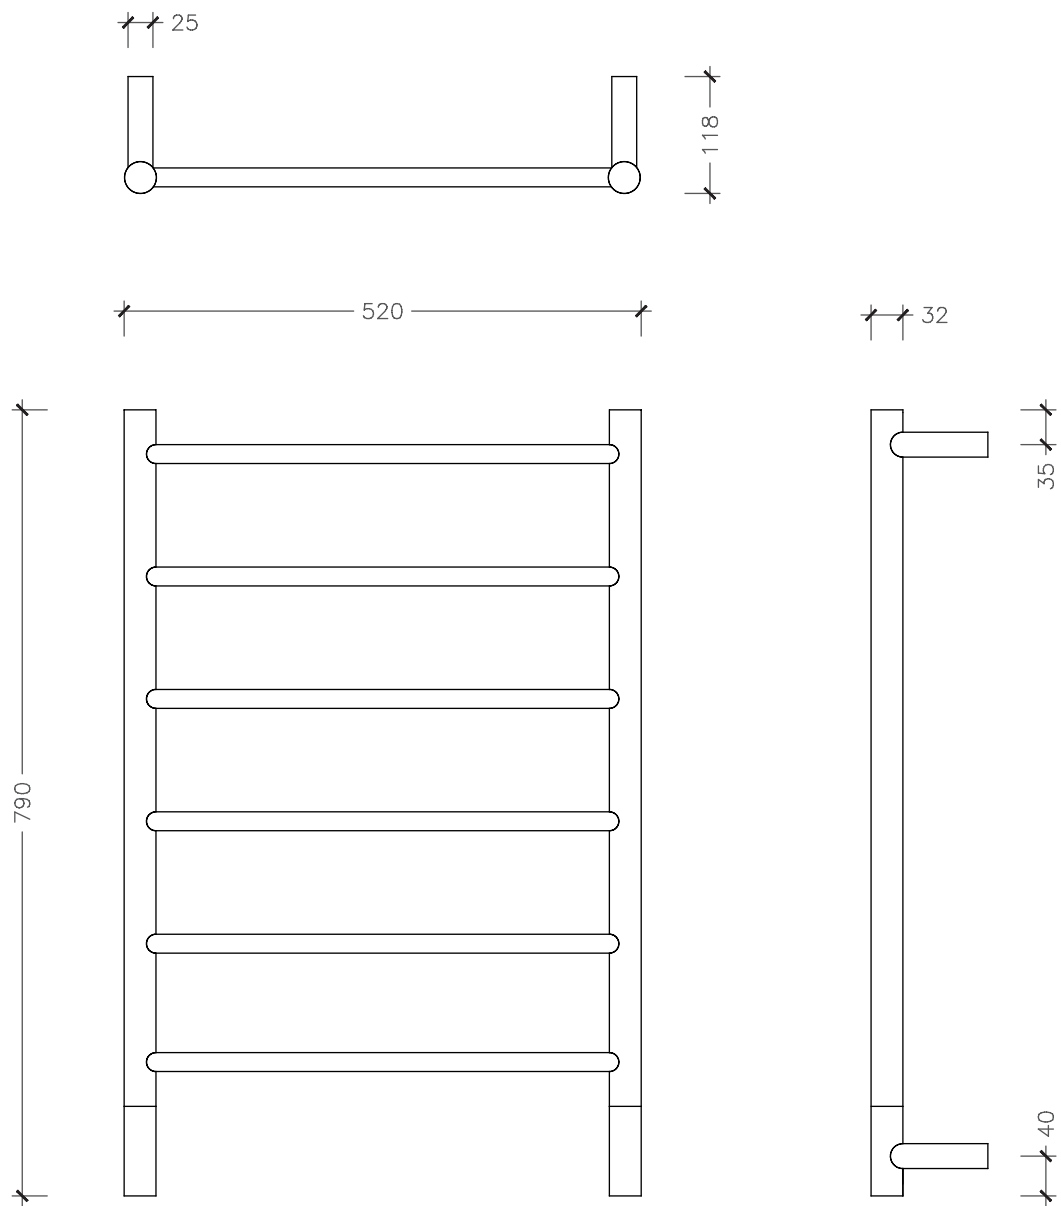

Electric

Easy to Install

Zone 1 Safe

Fluid Filled

Energy Efficient

100% Stainless Steel

International Quality

*The Electrical Outlet (EO) is through either the bottom left or right hand bracket, 40mm up from the bottom of the rail. The EO is to be specified at time of confirming the order.*

**SIZE OPTIONS**  
HEIGHT x WIDTH

790 x 520mm

**ELECTRIC**  
POLISHED

80 watts

**ELECTRIC**  
COATED

100 watts