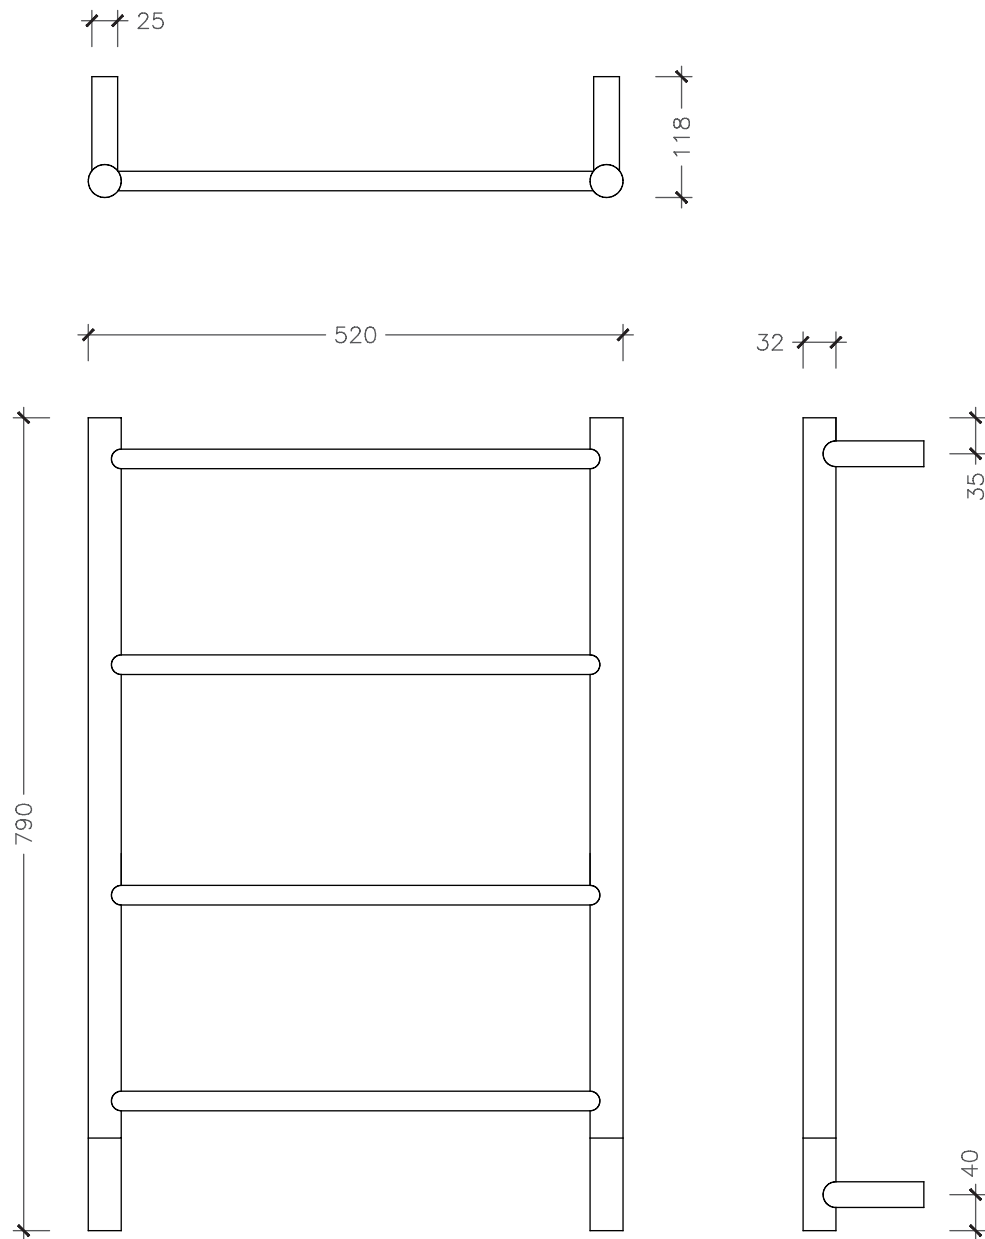

Electric

Easy to Install

Zone 1 Safe

Fluid Filled

Energy Efficient

100% Stainless Steel

International Quality

The Electrical Outlet (EO) is through either the bottom left or right hand bracket, 40mm up from the bottom of the rail. The EO is to be specified at time of confirming the order.

SIZE OPTIONS
HEIGHT x WIDTH

790 x 520mm

ELECTRIC
POLISHED

60 watts

ELECTRIC
COATED

90 watts