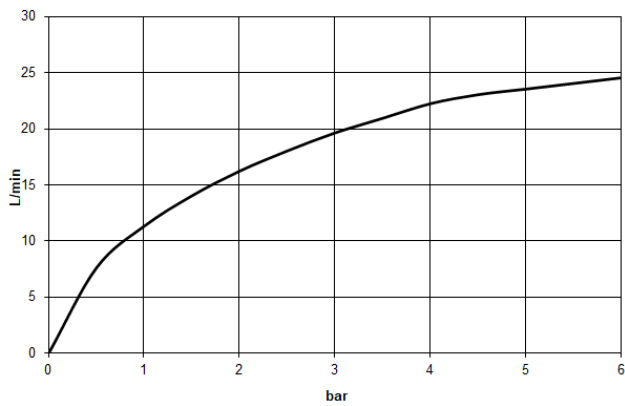

Flow rate chart

Certificates

IAPMO_4976 (5). Belgaqua_19_77_27. WRAS_2001027. LGA_29727.