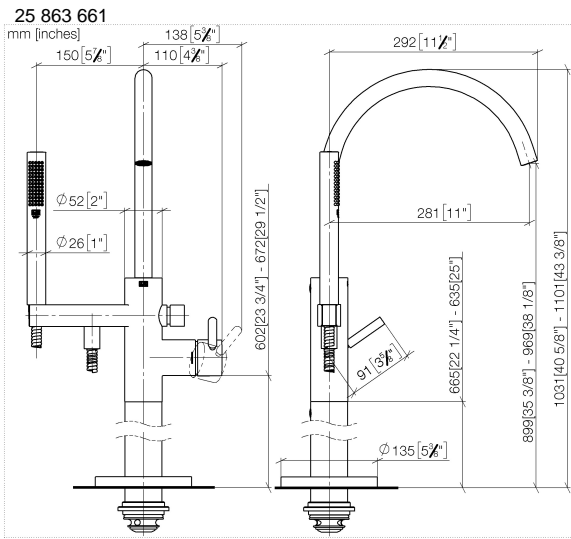

Single-lever bath mixer with stand pipe for free-standing assembly with hand shower set - Chrome

TARA

25 863 661

Fits: TARA, META

- spout: circular, air-enriched flow
- max. flow 19.5 l/min at 3 bar flow pressure
- Hand shower: COMPACT RAIN, max. flow rate 6.8 l/min (at 3 bar)
- bar-type hand shower with anti-scale system
- pivotable spout 360°
- 281 mm projection
- wall bracket
- automatic bath/shower diverter
- total height 1031 - 1101 mm
- stand pipe height 565 - 635 mm
- height up to aerator 899 – 969 mm
- slide-on rosettes Ø 135 mm
- metal shower hose 1250mm with integrated anti-twist protection
- WRAS 2001027

Required miscellaneous

	Concealed floor mounting - ● max. recess depth 150 mm ● min. recess depth 80 mm	35 945 970 90
---	--	---------------

Flow rate chart

Certificates

IAPMO_4976 (5). Belgaqua_19_77_27. WRAS_2001027. LGA_29727.

TARA

25 863 661

Spare parts list

No.	Item Number	Name	Quantity used	Delivery time
1	90 12 11 140 30-00	shower	1	10
2	90 30 02 072 00-00	Metal shower hose 1/2" x 3/8" x 1250 mm - Chrome	1	10
3	09 18 40 118 90	sleeve	1	2
4	09 31 11 058 90	pin	1	2
5	90 23 01 141 00 90	back-flow preventer	1	2
6	90 14 10 010 00 90	seal	3	2
7	09 24 03 153 20-00	nipple	1	10
8	90 16 02 023 00 90	spring	1	2
9	09 31 09 102 20-00	pull-rod	1	10
10	09 24 03 069 90	nipple	1	2
11	90 21 02 069 00-00	cover	1	10
12	90 14 20 026 00 90	seal	1	2
13	90 28 22 327 01-00	spout	1	10
14	04 31 20 036 00 90	plug	2	2
15	09 14 10 112 90	seal	1	2
16	09 21 34 081 20-00	nipple	1	10
17	09 20 88 002-00	handle	1	10
18	90 15 05 039 00 90	cartridge	1	2
19	09 24 04 298 90	nut	1	2
20	09 14 10 037 90	seal	1	2
21	09 28 30 036-00	cover	1	10
22	90 20 66 005 00-00	handle	1	10
23	04 31 20 039 11 90	plug	1	2
24	09 24 03 152 20-00	adaptor	1	10
25	09 30 30 111 90	screw	1	2
26	09 14 10 139 90	seal	2	2
27	04 28 22 025 00 90	connection	2	2
28	04 28 22 030 00-00	pipe	1	10
29	09 27 88 007-00	rosette	1	10
30	90 14 10 129 00 90	seal	1	2
31	09 14 10 084 90	seal	1	2
32	09 14 10 018 90	seal	1	2