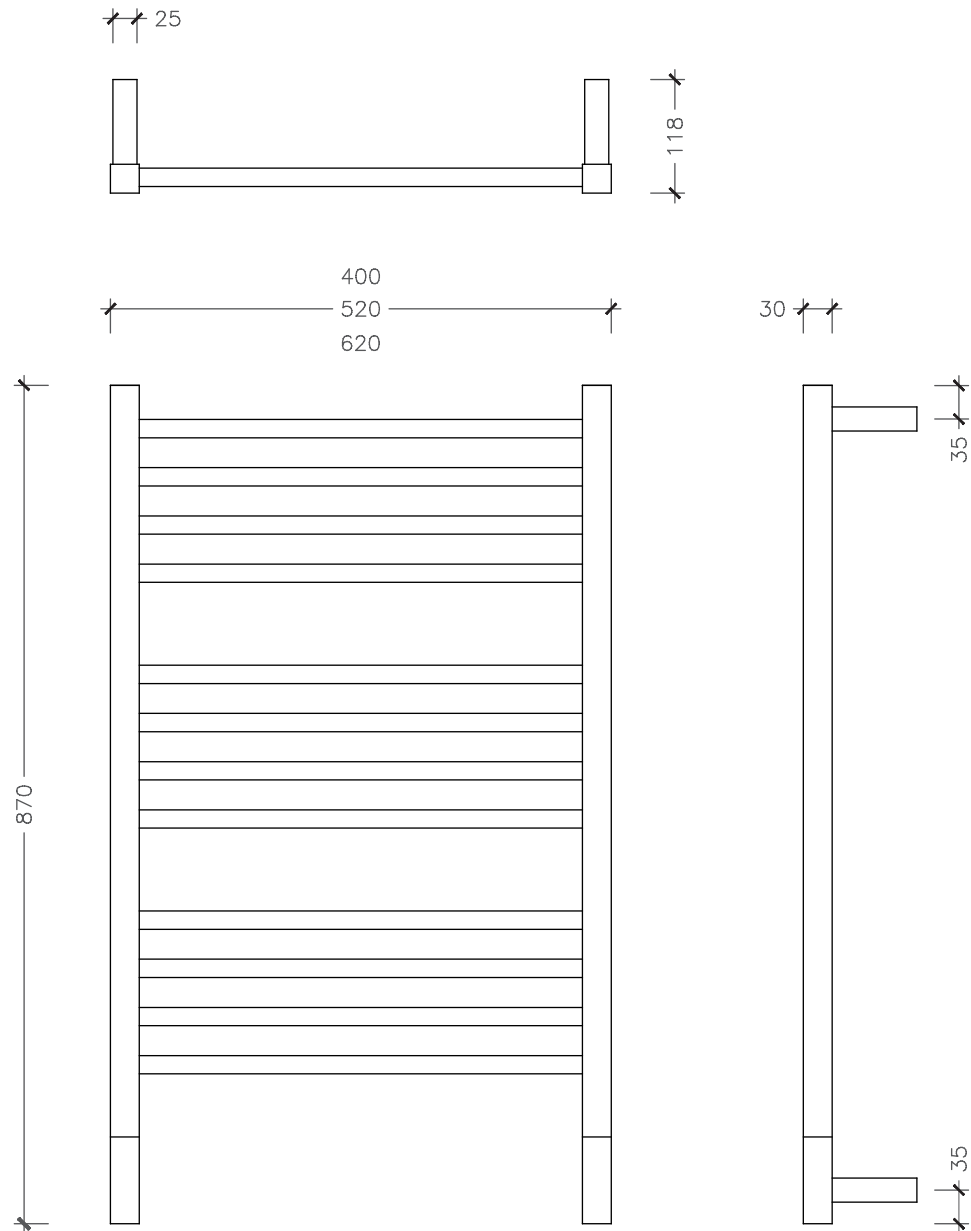

Electric

Easy to Install

Zone 1 Safe

Fluid Filled

Energy Efficient

100% Stainless Steel

International Quality

The Electrical Outlet (EO) is through either the bottom left or right hand bracket, 35mm up from the bottom of the rail. The EO is to be specified at time of confirming the order.

**SIZE OPTIONS
HEIGHT x WIDTH**

870 x 400mm

870 x 520mm

870 x 620mm

**ELECTRIC
POLISHED**

100 watts

150 watts

150 watts

**ELECTRIC
COATED**

135 watts

150 watts

175 watts