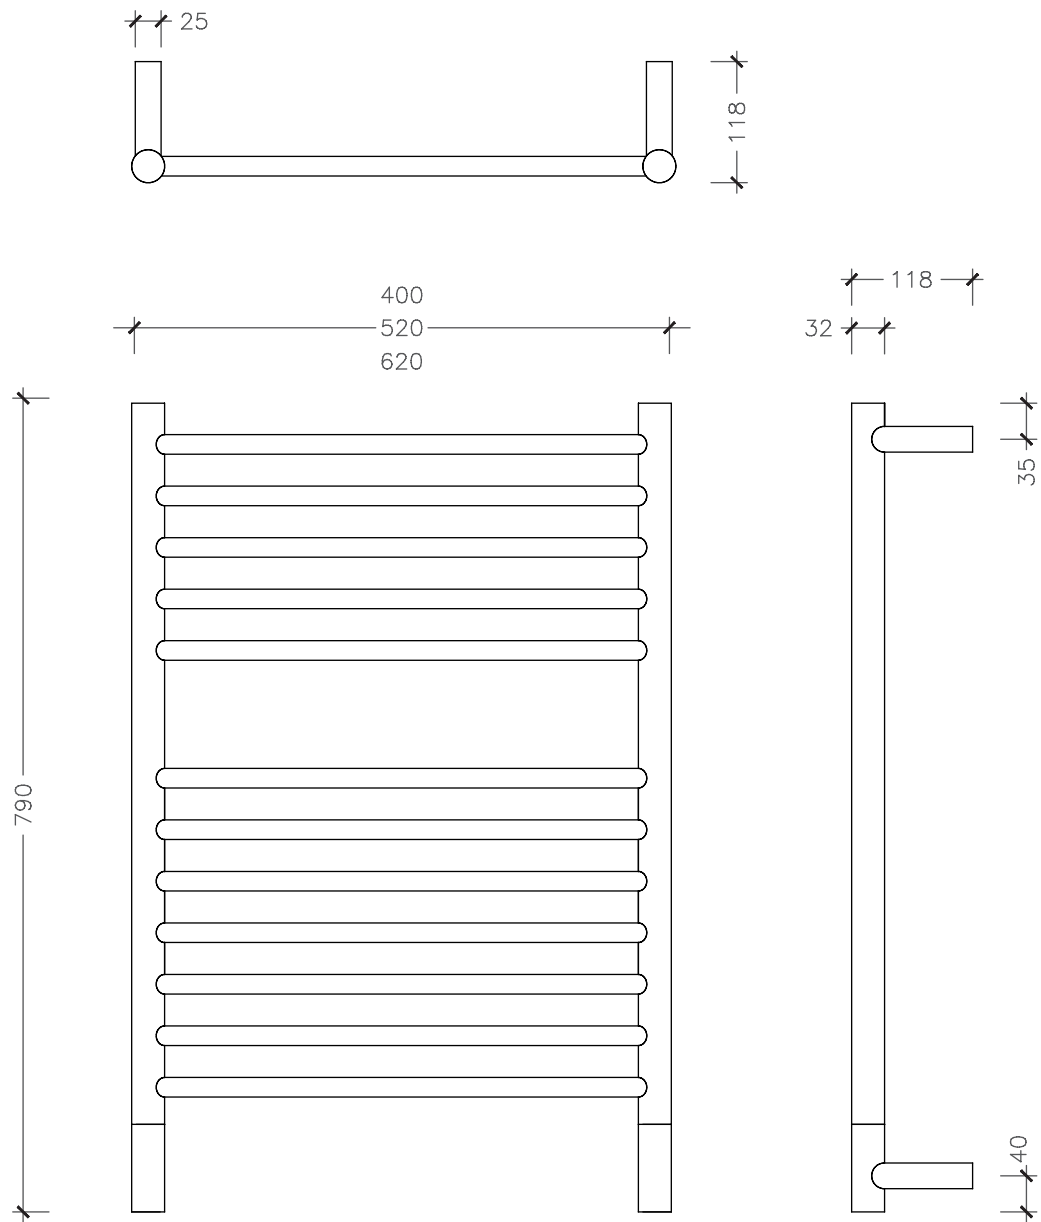

Electric

Easy to Install

Zone 1 Safe

Fluid Filled

Energy Efficient

100% Stainless Steel

International Quality

The Electrical Outlet (EO) is through either the bottom left or right hand bracket, 40mm up from the bottom of the rail. The EO is to be specified at time of confirming the order.

**SIZE OPTIONS
HEIGHT x WIDTH**

790 x 400mm

790 x 520mm

790 x 620mm

**ELECTRIC
POLISHED**

100 watts

135 watts

135 watts

**ELECTRIC
COATED**

120 watts

150 watts

150 watts