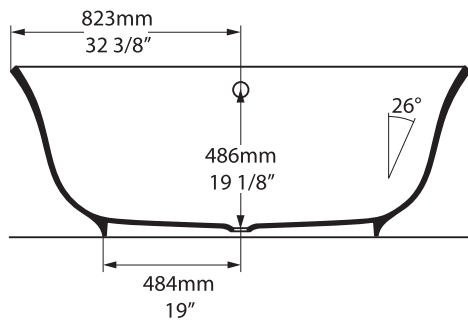

Front view

Side view

Section BB
Shown with K12 waste kit

Section AA

*All measurements subject to +/-5% tolerance
*Overflow hole not drilled

l = 1645mm / 64³/₄"
w = 800mm / 31¹/₂"
h = 611mm / 24"

349 KG	280 ltr
223 KG	154 ltr
69 KG	0 ltr