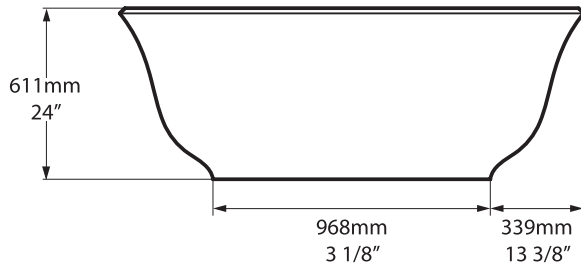

Front view

Side view

Section BB
Shown with K12 waste kit

Section AA

*All measurements subject to +/-5% tolerance
*Overflow hole not drilled

l = 1645mm / 64³/₄"
w = 800mm / 31¹/₂"
h = 611mm / 24"

349 KG	280 ltr
223 KG	154 ltr
69 KG	0 ltr