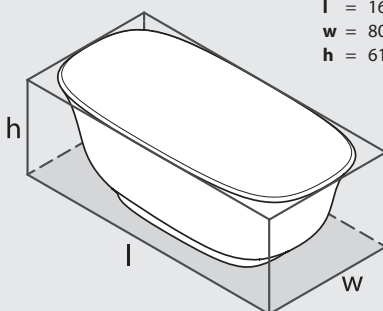

Front view

Side view

Section BB
Shown with K12 waste kit

Section AA

*All measurements subject to +/-5% tolerance
*Overflow hole not drilled

l = 1645mm / 64³/₄"
w = 800mm / 31¹/₂"
h = 611mm / 24"

349 KG	280 ltr
223 KG	154 ltr
69 KG	0 ltr