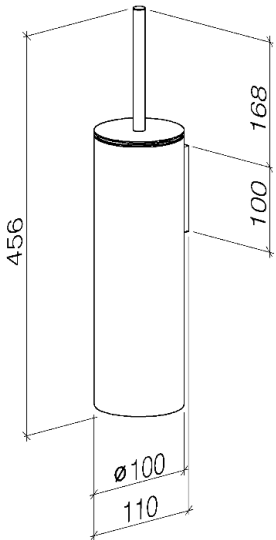

WC - Deque

Toilet brush set wall-mounted - black matte

Article number: 83 910 979-33

- Black brush
- Width 3-7/8"
- Height 18"
- 4-3/8" Projection

black matte

Dimensional drawing

All dimensions in mm / inch = mm x 0,0394