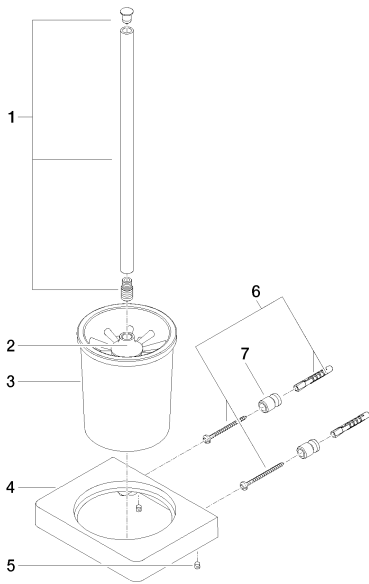

WC - LULU

Toilet brush set wall model - polished chrome

Article number: 83 900 710-00

- crystal glass brush holder, matt
- brush, matt black
- width 152mm
- height 415 mm
- 118 mm projection

polished chrome

Dimensional drawing

All details in mm / inch = mm x 0.0394

WC - LULU

Toilet brush set wall model - polished chrome

Article number: 83 900 710-00

WC - LULU

Toilet brush set wall model - polished chrome

Article number: 83 900 710-00

Glass matt -

90 20 97 507 00-00

Brush handle - polished
chrome

WC - LULU

Toilet brush set wall model - polished chrome

Article number: 83 900 710-00

Spare parts list

No.	Item Number	Name	Quantity used
1	90 20 97 507 00-00	Brush handle - polished chrome	1
2	08 18 50 601 90	Brush matt black -	1
3	08 90 04 008 82	Glass matt -	1
4	08 23 01 506-00	holder	1
5	04 31 11 004 00 90	pin	1
6	05 17 20 801 00 90	accessories	1
7	08 17 20 726 90	holder	1