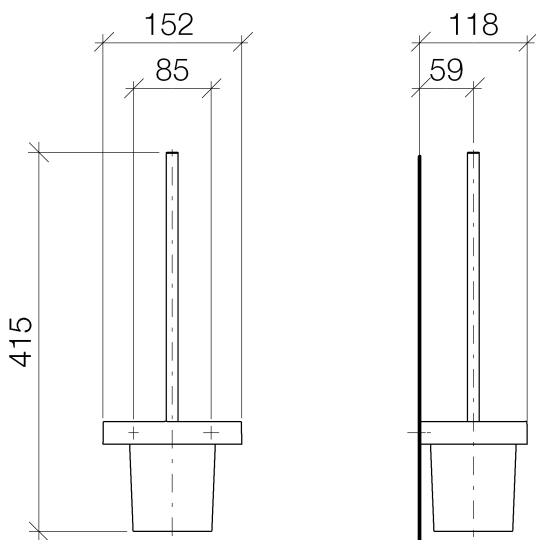

WC - LULU

Toilet brush set wall model - polished chrome

Article number: 83 900 710-00

- crystal glass brush holder, matt
- brush, matt black
- width 152mm
- height 415 mm
- 118 mm projection

polished chrome

Dimensional drawing

All details in mm / inch = mm x 0.0394

WC - LULU

Toilet brush set wall model - polished chrome

Article number: 83 900 710-00

WC - LULU

Toilet brush set wall model - polished chrome

Article number: 83 900 710-00

Glass matt -

90 20 97 507 00-00

Brush handle - polished
chrome

WC - LULU

Toilet brush set wall model - polished chrome

Article number: 83 900 710-00

Spare parts list

No.	Item Number	Name	Quantity used
1	90 20 97 507 00-00	Brush handle - polished chrome	1
2	08 18 50 601 90	Brush matt black -	1
3	08 90 04 008 82	Glass matt -	1
4	08 23 01 506-00	holder	1
5	04 31 11 004 00 90	pin	1
6	05 17 20 801 00 90	accessories	1
7	08 17 20 726 90	holder	1