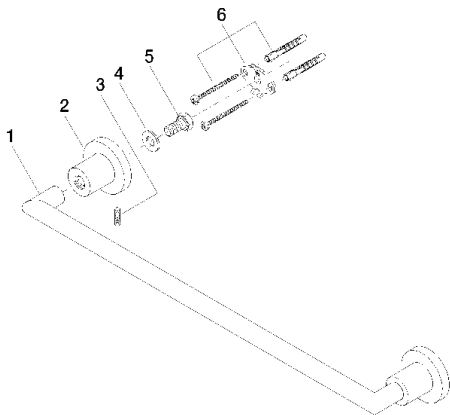

Bath - Tara.

Towel bar - polished chrome

Article number: 83 045 892-00

- gauge 450 mm
- width 505mm
- height 55 mm
- rosette Ø 55 mm
- 81 mm projection

polished chrome

Dimensional drawing

All details in mm / inch = mm x 0.0394

Bath - Tara.

Towel bar - polished chrome

Article number: 83 045 892-00

Bath - Tara.

Towel bar - polished chrome

Article number: 83 045 892-00

Other finish variants

platinum matt
83 045 892-06

platinum
83 045 892-08

matt white
83 045 892-10

brushed Durabronze
83 045 892-28

matt black
83 045 892-33

Dark Platinum matt
83 045 892-99

Other finishes on request (x-tra Service)

Spare parts list

No.	Item Number	Name	Quantity used
1	05 28 22 588 00-00	holder	1
2	08 17 89 505-00	holder	2
3	04 31 11 113 00 90	pin	2
4	09 30 11 046 90	disc	2
5	09 30 30 071 90	screw	2
6	05 17 20 739 00 90	fixing set	2