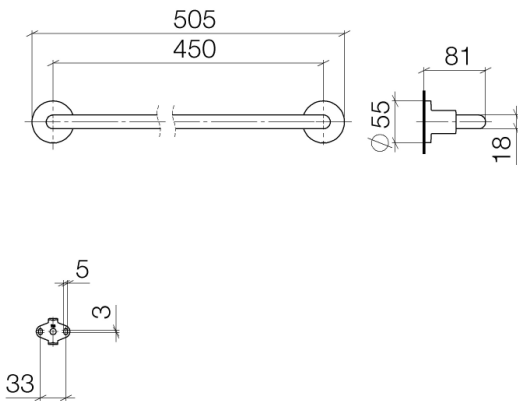

Bath - Tara.

Towel bar - polished chrome

Article number: 83 045 892-00

- gauge 450 mm
- width 505mm
- height 55 mm
- rosette Ø 55 mm
- 81 mm projection

polished chrome

Dimensional drawing

All details in mm / inch = mm x 0.0394

Bath - Tara.

Towel bar - polished chrome

Article number: 83 045 892-00

Bath - Tara.

Towel bar - polished chrome

Article number: 83 045 892-00

Other finish variants

platinum matt
83 045 892-06

platinum
83 045 892-08

matt white
83 045 892-10

brushed Durabronze
83 045 892-28

matt black
83 045 892-33

Dark Platinum matt
83 045 892-99

Other finishes on request (x-tra Service)

Spare parts list

No.	Item Number	Name	Quantity used
1	05 28 22 588 00-00	holder	1
2	08 17 89 505-00	holder	2
3	04 31 11 113 00 90	pin	2
4	09 30 11 046 90	disc	2
5	09 30 30 071 90	screw	2
6	05 17 20 739 00 90	fixing set	2