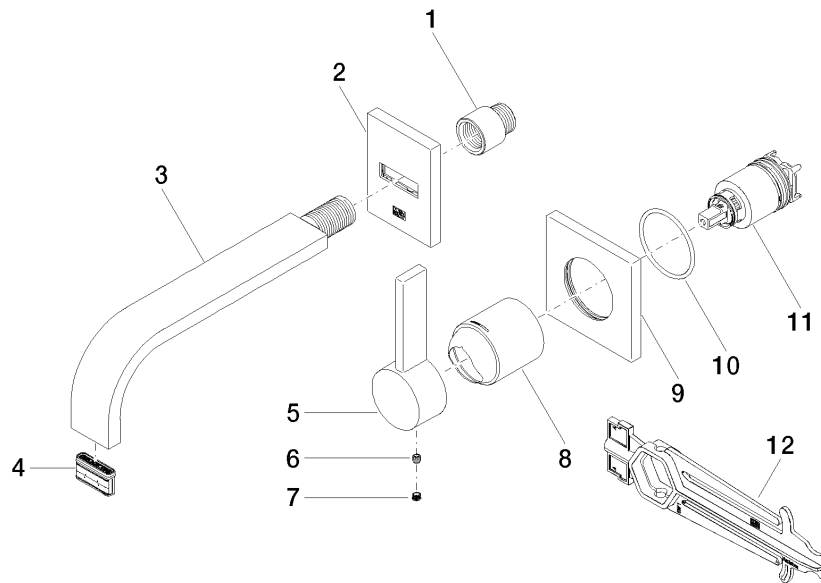

Required miscellaneous

Concealed wall-mounted single-lever mixer - 35 860 970 90
 •max. recess depth mm
 •min. recess depth mm
 •mixer can be placed above, to the left or to the right of the spout.

MEM Wall-mounted single-lever basin mixer without pop-up waste - Chrome

36 861 782

mm [inches]

Flow rate chart

Codes & Standards

DIN 4109

EN 817

ISO 3822

Scottish Water
Byelaws

UK Water Supply
Regulations

Ü-Zeichen

MEM Wall-mounted single-lever basin mixer without pop-up waste - Chrome

36 861 782

Certificates

LGA_29

DVGW_DW-
6512DN0

WRAS_2107

MEM Wall-mounted single-lever basin mixer without pop-up waste - Chrome

36 861 782

Spare parts list

No.	Item Number	Name	Quantity used	Delivery time
1	09 24 03 072 10 90	nipple	1	2
2	90 27 78 038 00-00	rosette	1	10
3	04 28 22 149 10-00	spout	1	10
4	90 29 03 109 00 90	aerator	1	2
5	09 20 78 058-00	handle	1	10
6	90 31 11 030 00 90	pin	1	2
7	90 31 20 109 00 90	plug	1	2
8	09 11 02 288-00	cover	1	10
9	09 27 78 039-00	rosette	1	10
10	90 14 10 049 00 90	seal	1	2
11	90 15 05 064 01 90	cartridge	1	2
12	90 30 09 064 00 90	key	1	2