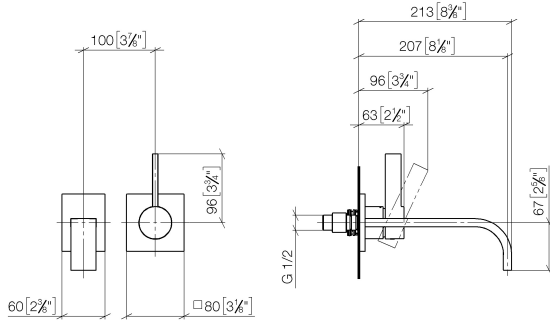

MEM Wall-mounted single-lever basin mixer without pop-up waste - Chrome

36 861 782

- 207mm projection
- fixed spout
- rectangular, air-enriched flow
- hole diameter spout 37 mm
- hole diameter single-lever mixer 57 mm
- rosette for spout 80 x 60mm
- rosette for mixer 80 x 80mm
- max. flow 5.7 l/min
- lead-free
- This product can help a building meet the requirements of Green Building Rating Systems, e.g. LEED®, BREEAM®, DGNB
- WRAS

Required miscellaneous

Concealed wall-mounted single-lever mixer - 35 860 970 90
 •max. recess depth mm
 •min. recess depth mm
 •mixer can be placed above, to the left or to the right of the spout.

MEM Wall-mounted single-lever basin mixer without pop-up waste - Chrome

36 861 782

mm [inches]

Flow rate chart

Codes & Standards

DIN 4109

EN 817

ISO 3822

Scottish Water
Byelaws

UK Water Supply
Regulations

Ü-Zeichen

MEM Wall-mounted single-lever basin mixer without pop-up waste - Chrome

36 861 782

Certificates

LGA_29

DVGW_DW-
6512DN0

WRAS_2107