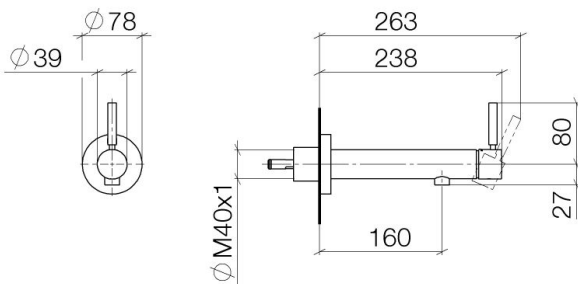

Sink - Meta

Wall-mounted single-lever mixer without drain - black matte

Article number: 36 804 661-33

- 6-1/4" Projection
- Rigid spout
- Round aerated stream
- 2-3/8" hole diameter
- Flange diameter 3-1/8"
- Water flow rate limited to max. 1.5 gpm
- lead-free
- Single hole wall mounting

black matte

Accessory is required for this item.

Dimensional drawing

All dimensions in mm / inch = mm x 0,0394