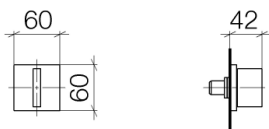

Bath - MEM

Wall valve clockwise closing 1/2" - polished chrome

Article number: 36 607 782-00

- rosette 60 x 60 mm
- head part with cut-to-length spindle and sleeve
- Fits MEM

polished chrome

Miscellaneous items are required for this article.

Dimensional drawing

All details in mm / inch = mm x 0.0394

Bath - MEM

Wall valve clockwise closing 1/2" - polished chrome

Article number: 36 607 782-00

Bath - MEM

Wall valve clockwise closing 1/2" - polished chrome

Required miscellaneous

35 607 970 90

Wall valve 1/2" -

Bath - MEM

Wall valve clockwise closing 1/2" - polished chrome

Article number: 36 607 782-00

Spare parts list

No.	Item Number	Name	Quantity used
1	90 90 03 143 00 90	top	1
2	09 21 02 108 90	disc	1
3	90 20 78 002 02-00	handle	1
4	04 20 78 002 01-00	handle	1