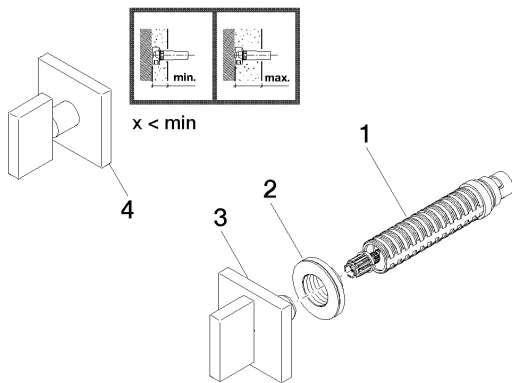

Bath - MEM

Wall valve clockwise closing 1/2" - polished chrome

Article number: 36 607 782-00

- rosette 60 x 60 mm
- head part with cut-to-length spindle and sleeve
- Fits MEM

polished chrome

Miscellaneous items are required for this article.

Required miscellaneous

35 607 970 90

Wall valve 1/2" -

Bath - MEM

Wall valve clockwise closing 1/2" - polished chrome

Article number: 36 607 782-00

Spare parts list

No.	Item Number	Name	Quantity used
1	90 90 03 143 00 90	top	1
2	09 21 02 108 90	disc	1
3	90 20 78 002 02-00	handle	1
4	04 20 78 002 01-00	handle	1