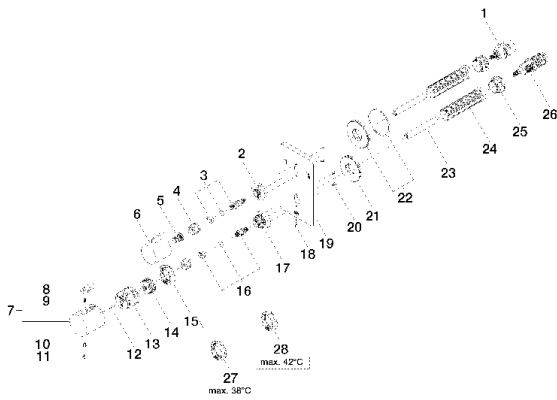

## Dimensional drawing

All details in mm / inch = mm x 0.0394

Shower - LULU  
Concealed thermostat with two function volume control - polished chrome  
Article number: 36 426 710-00

## Shower - LULU

Concealed thermostat with two function volume control - polished chrome

Article number: 36 426 710-00

### Required miscellaneous

35 425 970 90

Concealed thermostat -

35 426 970 90

Concealed thermostat with  
built-in isolators -

Shower - LULU

Concealed thermostat with two function volume control - polished chrome

Article number: 36 426 710-00

Spare parts list

No.	Item Number	Name	Quantity used
1	90 90 03 163 00 90	diverter	1
2	09 12 12 053-00	base	1
3	04 29 06 111 00-00	spindle	1
4	09 23 30 023 90	nut	2
5	09 12 12 002 90	fixing cap	1
6	09 20 67 006-00	handle	1
7	04 17 33 004 01-00	handle	1
8	09 21 33 010-00	handle	1
9	09 16 02 027 90	spring	1
10	09 30 30 136 90	screw	1
11	09 31 20 049-00	plug	1
12	09 30 30 124 90	screw	1
13	09 12 12 052 90	base	1
14	09 12 12 054 90	base	1
15	09 28 10 143 90	regulator	1
16	04 29 06 024 00-00	spindle	1
17	09 12 12 051-00	base	1
18	09 31 11 134 90	pin	1
19	09 11 02 247-00	plate	1
20	09 30 30 157 90	screw	4
21	09 30 01 188 90	disc	1
22	90 30 01 190 00 90	disc	1
23	09 23 01 124 90	sleeve	2
24	09 18 40 077 90	sleeve	2
25	09 24 04 257 90	nut	2
26	90 15 02 012 00 90	cartridge	1
27	09 28 10 150 90	regulator	1
28	09 28 10 151 90	regulator	1