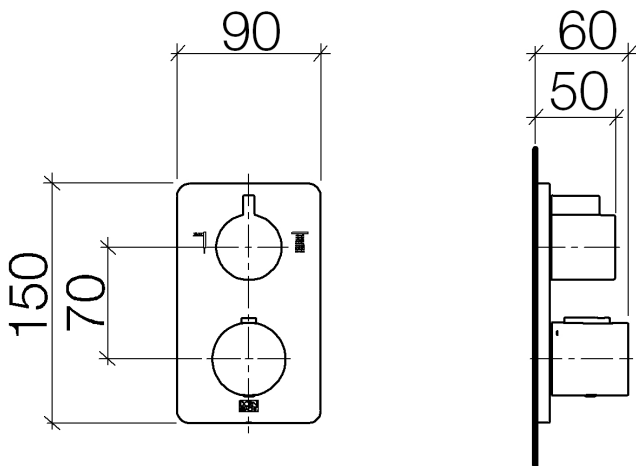

## Shower - LULU

Concealed thermostat with two function volume control - polished chrome

Article number: 36 426 710-00

- rotary diverter with volume control and shut-off function
- cover plate 150 x 90 mm
- temperature control handle with safety limit stop at 38°C
- hot water temperature limiter, can be preset
- Fittings group as per DIN 4109: 1
- Fits LULU

## Dimensional drawing

All details in mm / inch = mm x 0.0394

Shower - LULU  
Concealed thermostat with two function volume control - polished chrome  
Article number: 36 426 710-00

### Flow rate chart

## Shower - LULU

Concealed thermostat with two function volume control - polished chrome

Article number: 36 426 710-00