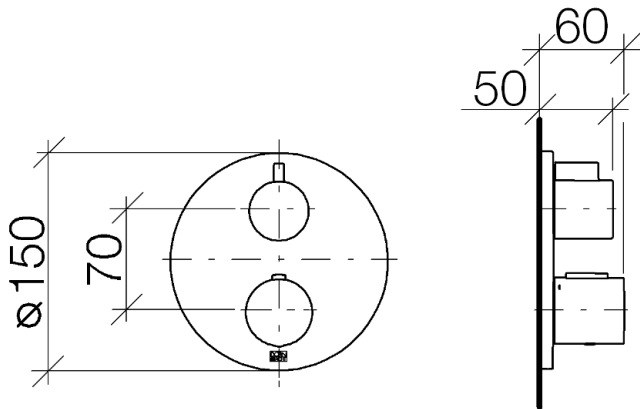

Shower - Selv

Concealed thermostat with one-way volume control - platinum matte

Article number: 36 425 970-06

- Cover plate Ø 5-7/8"
- Temperature control handle with safety lock at 100 °F/ 38°C
- Max. temperature can be set on the trim
- Fittings group in compliance with DIN 4109: 1

platinum matte

Accessory is required for this item.

Dimensional drawing

All dimensions in mm / inch = mm x 0,0394