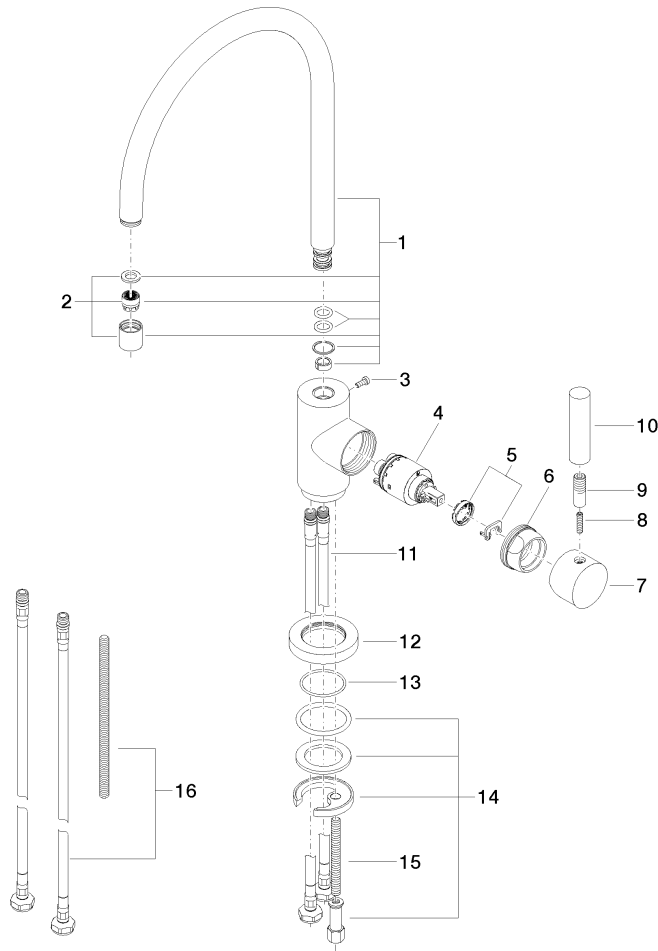

## TARA Single-lever mixer - Chrome

33 815 888 Product version from 9/7/2021

- 236mm projection
- pivotable spout 360°
- air-enriched flow
- height of mixer 400 mm
- height up to aerator 230 mm
- hole diameter 35 mm
- max. flow 7 l/min at 3 bar flow pressure
- lead-free
- WRAS
- This product can help a building meet the requirements of Green Building Rating Systems, e.g. LEED®, BREEAM®, DGNB

## TARA Single-lever mixer - Chrome

---

33 815 888 Product version from 9/7/2021

## TARA Single-lever mixer - Chrome

33 815 888 Product version from 9/7/2021

### Spare parts list

No.	Item Number	Name	Quantity used	Delivery time
1	90 28 22 049 02-00	spout	1	10
2	90 23 01 028 03-00	aerator	1	10
3	09 30 30 054 90	screw	1	2
4	90 15 05 065 00 90	cartridge	1	2
5	90 28 10 148 00 90	accessories	1	2
6	09 24 04 107-00	nut	1	10
7	90 20 88 040 00-00	handle	1	10
8	09 31 11 010 90	pin	1	2
9	90 24 04 048 00-00	nipple	1	10
10	11 170 880-00	handle	1	10
11	04 30 04 104 00 90	hose	2	2
12	09 28 10 055-00	rosette	1	10
13	09 14 10 034 90	seal	1	2
14	04 30 11 038 00 90	fixing set	1	2
15	09 31 11 011 90	pin	1	2
16	12 803 970 90	extension	1	60