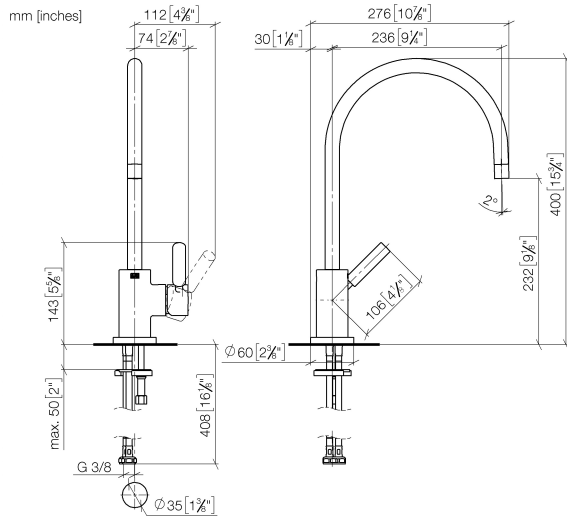

TARA Single-lever mixer - Chrome

33 815 888 Product version from 9/7/2021