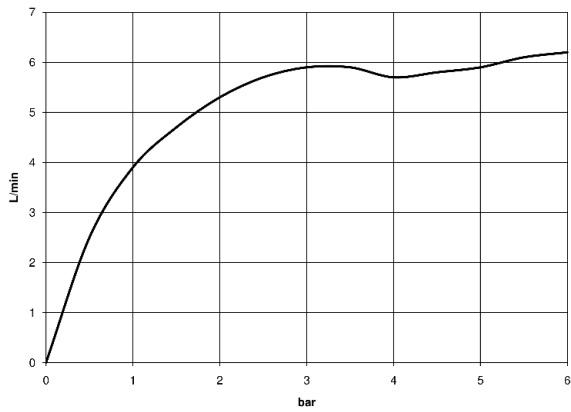

Washbasin - Meta

Single-lever basin mixer without pop-up waste - matt black

Article number: 33 525 661-33

- 123 mm projection
- pivotable spout 360°
- circular, air-enriched flow
- height of mixer 272 mm
- height up to aerator 202 mm
- hole diameter 35 mm
- 2x screw-in M 8 x 1 pressure hose, leak-tested
- max. flow 5.7 l/min
- lead-free
- Fittings group as per DIN 4109: 1

matt black

Dimensional drawing

All details in mm / inch = mm x 0.0394

Washbasin - Meta
Single-lever basin mixer without pop-up waste - matt black
Article number: 33 525 661-33

Flow rate chart

Washbasin - Meta