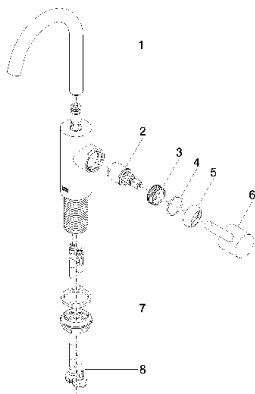

Washbasin - Meta

Single-lever basin mixer without pop-up waste - matt black

Article number: 33 525 661-33

- 123 mm projection
- pivotable spout 360°
- circular, air-enriched flow
- height of mixer 272 mm
- height up to aerator 202 mm
- hole diameter 35 mm
- 2x screw-in M 8 x 1 pressure hose, leak-tested
- max. flow 5.7 l/min
- lead-free
- Fittings group as per DIN 4109: 1

matt black

Dimensional drawing

All details in mm / inch = mm x 0.0394

Washbasin - Meta
Single-lever basin mixer without pop-up waste - matt black
Article number: 33 525 661-33

Flow rate chart

Washbasin - Meta

Single-lever basin mixer without pop-up waste - matt black

Article number: 33 525 661-33

Other finish variants

polished chrome
33 525 661-00

platinum matt
33 525 661-06

Other finishes on request (x-tra Service)

Spare parts list

No.	Item Number	Name	Quantity used
1	90 28 22 321 00-33	spout	1
2	90 15 05 042 00 90	cartridge	1
3	09 24 04 266 90	nut	1
4	09 14 10 091 90	seal	1
5	09 28 30 021-33	cover	1
6	90 20 66 003 00-33	handle	1
7	04 23 10 044 07 90	fixing set	1
8	04 30 04 100 00 90	hose	2