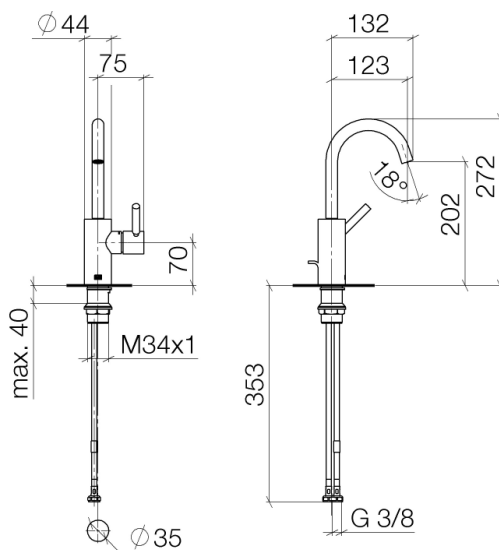

Washbasin - Meta

Single-lever basin mixer without pop-up waste - matt black

Article number: 33 525 661-33

- 123 mm projection
- pivotable spout 360°
- circular, air-enriched flow
- height of mixer 272 mm
- height up to aerator 202 mm
- hole diameter 35 mm
- 2x screw-in M 8 x 1 pressure hose, leak-tested
- max. flow 5.7 l/min
- lead-free
- Fittings group as per DIN 4109: 1

matt black

Dimensional drawing

All details in mm / inch = mm x 0.0394

Washbasin - Meta
Single-lever basin mixer without pop-up waste - matt black
Article number: 33 525 661-33

Flow rate chart

Washbasin - Meta

Single-lever basin mixer without pop-up waste - matt black

Article number: 33 525 661-33

Other finish variants

polished chrome
33 525 661-00

platinum matt
33 525 661-06

Other finishes on request (x-tra Service)

Spare parts list

No.	Item Number	Name	Quantity used
1	90 28 22 321 00-33	spout	1
2	90 15 05 042 00 90	cartridge	1
3	09 24 04 266 90	nut	1
4	09 14 10 091 90	seal	1
5	09 28 30 021-33	cover	1
6	90 20 66 003 00-33	handle	1
7	04 23 10 044 07 90	fixing set	1
8	04 30 04 100 00 90	hose	2