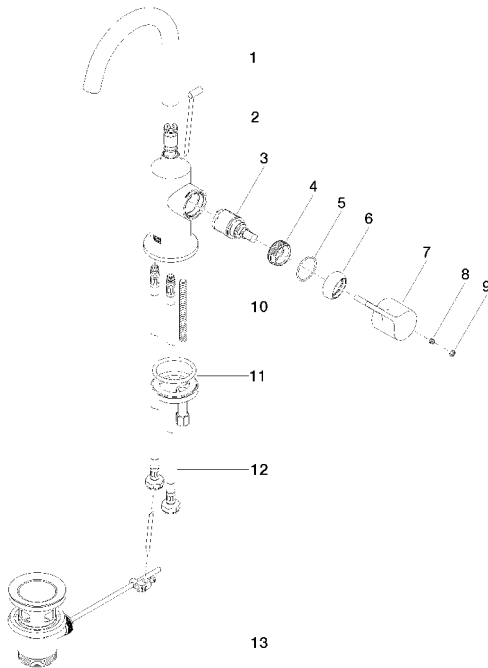

Washbasin - VAIA

Single-lever basin mixer with pop-up waste - polished chrome

Article number: 33 510 809-00

- 123 mm projection
- pivotable spout 360°
- circular, air-enriched flow
- height of mixer 274 mm
- height up to aerator 220 mm
- hole diameter 35 mm
- 2x screw-in M 8 x 1 pressure hose, leak-tested
- max. flow 5.7 l/min
- lead-free
- Fittings group as per DIN 4109: 1
- Only suitable for basins with an overflow.

polished chrome

Dimensional drawing

All details in mm / inch = mm x 0.0394

Washbasin - VAIA

Single-lever basin mixer with pop-up waste - polished chrome

Article number: 33 510 809-00

Flow rate chart

Washbasin - VAIA

Single-lever basin mixer with pop-up waste - polished chrome

Article number: 33 510 809-00

Other finish variants

platinum matt
33 510 809-06

platinum
33 510 809-08

brushed Durabrass
33 510 809-28

Dark Platinum matt
33 510 809-99

Other finishes on request (x-tra Service)

Spare parts list

| No. | Item Number | Name | Quantity used |
|-----|--------------------|--------------|---------------|
| 1 | 90 28 22 312 00-00 | spout | 1 |
| 2 | 04 20 89 035 80-00 | pull-rod | 1 |
| 3 | 90 15 05 042 00 90 | cartridge | 1 |
| 4 | 09 24 04 266 90 | nut | 1 |
| 5 | 09 14 10 091 90 | seal | 1 |
| 6 | 09 28 30 021-00 | cover | 1 |
| 7 | 09 20 80 020-00 | handle | 1 |
| 8 | 09 31 11 030 90 | pin | 1 |
| 9 | 90 31 20 087 00-00 | plug | 1 |
| 10 | 09 31 11 011 90 | pin | 1 |
| 11 | 04 30 11 038 00 90 | fixing set | 1 |
| 12 | 04 30 04 100 00 90 | hose | 2 |
| 13 | 04 11 01 001 00-00 | pop-up waste | 1 |