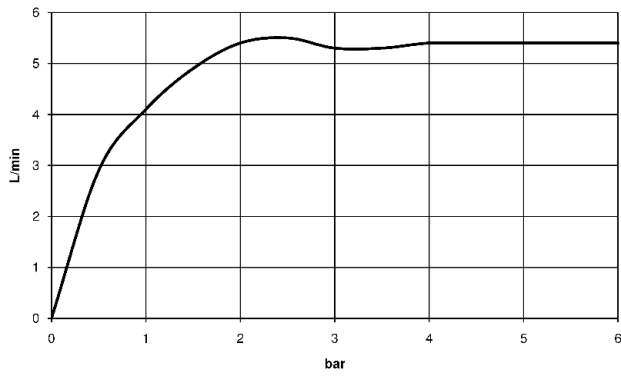

Washbasin - VAIA

Single-lever basin mixer with pop-up waste - polished chrome

Article number: 33 510 809-00

- 123 mm projection
- pivotable spout 360°
- circular, air-enriched flow
- height of mixer 274 mm
- height up to aerator 220 mm
- hole diameter 35 mm
- 2x screw-in M 8 x 1 pressure hose, leak-tested
- max. flow 5.7 l/min
- lead-free
- Fittings group as per DIN 4109: 1
- Only suitable for basins with an overflow.

polished chrome

Dimensional drawing

All details in mm / inch = mm x 0.0394

Washbasin - VAIA

Single-lever basin mixer with pop-up waste - polished chrome

Article number: 33 510 809-00

Flow rate chart

Washbasin - VAIA