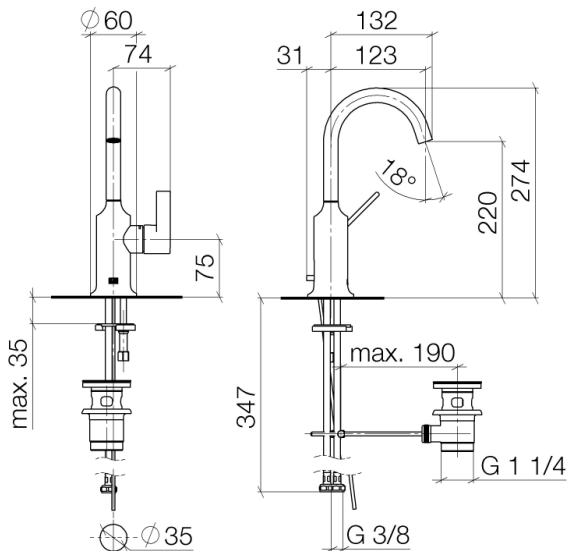

Washbasin - VAIA

Single-lever basin mixer with pop-up waste - polished chrome

Article number: 33 510 809-00

- 123 mm projection
- pivotable spout 360°
- circular, air-enriched flow
- height of mixer 274 mm
- height up to aerator 220 mm
- hole diameter 35 mm
- 2x screw-in M 8 x 1 pressure hose, leak-tested
- max. flow 5.7 l/min
- lead-free
- Fittings group as per DIN 4109: 1
- Only suitable for basins with an overflow.

polished chrome

Dimensional drawing

All details in mm / inch = mm x 0.0394

Washbasin - VAIA

Single-lever basin mixer with pop-up waste - polished chrome

Article number: 33 510 809-00

Flow rate chart

Washbasin - VAIA

Single-lever basin mixer with pop-up waste - polished chrome

Article number: 33 510 809-00

Other finish variants

platinum matt
33 510 809-06

platinum
33 510 809-08

brushed Durabrass
33 510 809-28

Dark Platinum matt
33 510 809-99

Other finishes on request (x-tra Service)

Spare parts list

| No. | Item Number | Name | Quantity used |
|-----|--------------------|--------------|---------------|
| 1 | 90 28 22 312 00-00 | spout | 1 |
| 2 | 04 20 89 035 80-00 | pull-rod | 1 |
| 3 | 90 15 05 042 00 90 | cartridge | 1 |
| 4 | 09 24 04 266 90 | nut | 1 |
| 5 | 09 14 10 091 90 | seal | 1 |
| 6 | 09 28 30 021-00 | cover | 1 |
| 7 | 09 20 80 020-00 | handle | 1 |
| 8 | 09 31 11 030 90 | pin | 1 |
| 9 | 90 31 20 087 00-00 | plug | 1 |
| 10 | 09 31 11 011 90 | pin | 1 |
| 11 | 04 30 11 038 00 90 | fixing set | 1 |
| 12 | 04 30 04 100 00 90 | hose | 2 |
| 13 | 04 11 01 001 00-00 | pop-up waste | 1 |