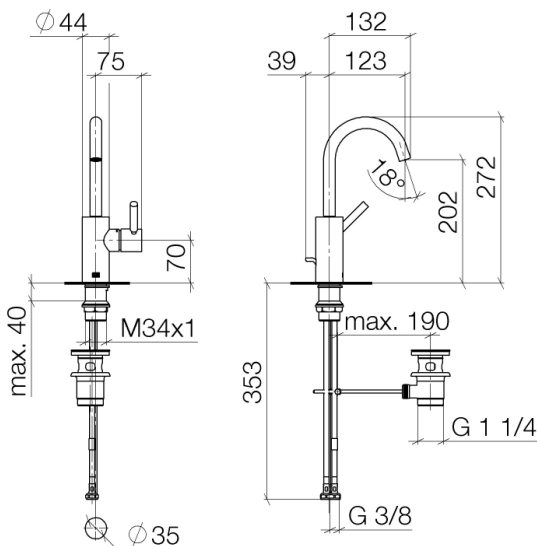

Sink - Meta

Single-lever lavatory mixer with drain - platinum matte

Article number: 33 510 661-06

- 4-7/8" Projection
- Swiveling spout 360°
- Round aerated stream
- Total height 10-3/4"
- Height to aerator/spout outlet 8"
- 1-3/8" hole diameter
- 2x 3/8" flexible supply lines
- Water flow rate limited to max. 1.5 gpm
- lead-free
- Suitable only for basins with overflow.

platinum matte

Dimensional drawing

All dimensions in mm / inch = mm x 0,0394