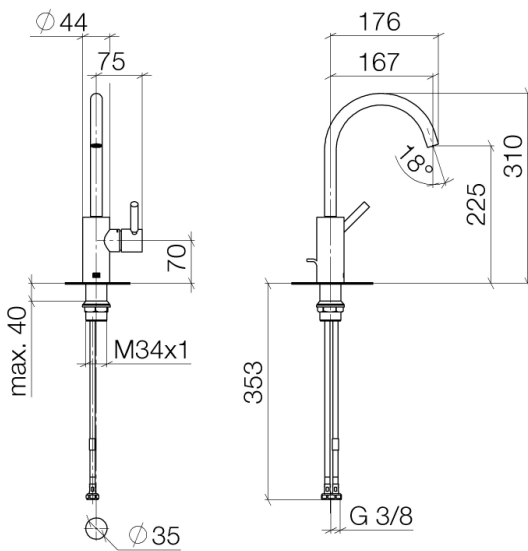

Sink - Meta

Single-lever lavatory mixer without drain - platinum matte

Article number: 33 505 661-06

- 6-5/8" Projection
- Swiveling spout 360°
- Round aerated stream
- Total height 12-1/4"
- Height to aerator/spout outlet 8-7/8"
- 1-3/8" hole diameter
- 2x 3/8" flexible supply lines
- Water flow rate limited to max. 1.5 gpm
- lead-free

platinum matte

Dimensional drawing

All dimensions in mm / inch = mm x 0,0394