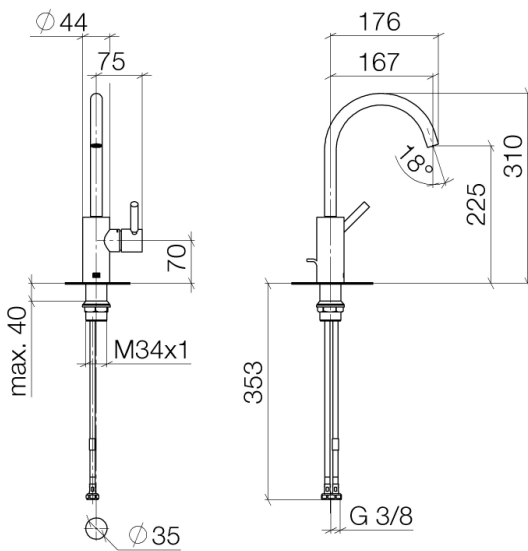

**Sink - Meta**

Single-lever lavatory mixer without drain - platinum matte

Article number: 33 505 661-06

- 6-5/8" Projection
- Swiveling spout 360°
- Round aerated stream
- Total height 12-1/4"
- Height to aerator/spout outlet 8-7/8"
- 1-3/8" hole diameter
- 2x 3/8" flexible supply lines
- Water flow rate limited to max. 1.5 gpm
- lead-free

platinum matte

**Dimensional drawing**

All dimensions in mm / inch = mm x 0,0394