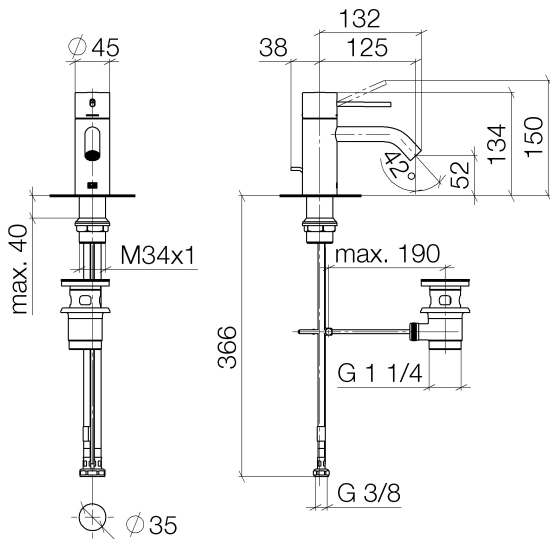

Sink - Meta

META SLIM Single-lever lavatory mixer with drain - light grey

Article number: 33 501 662-63

- 4-7/8" Projection
- Rigid spout
- Round aerated stream
- Total height 5-1/4"
- Height to aerator/spout outlet 2"
- 1-3/8" hole diameter
- 2x 3/8" flexible supply lines
- Water flow rate limited to max. 1.5 gpm
- lead-free
- Suitable only for basins with overflow.

light grey

Dimensional drawing

All dimensions in mm / inch = mm x 0,0394