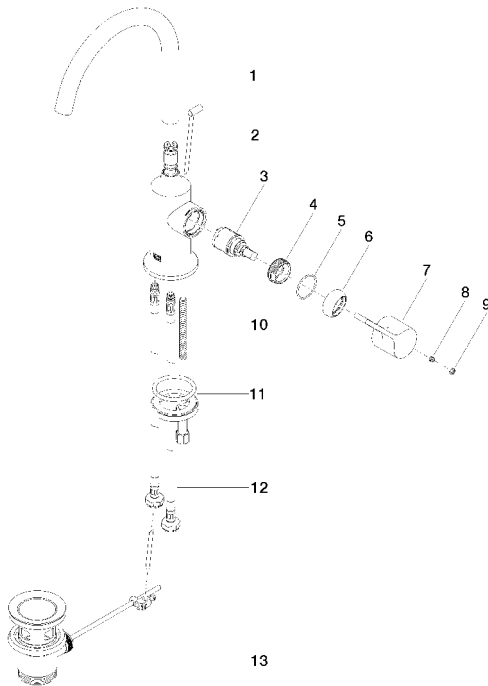

Washbasin - VAIA

Single-lever basin mixer with pop-up waste - Dark Platinum matt

Article number: 33 500 809-99

- 167 mm projection
- pivotable spout 360°
- circular, air-enriched flow
- height of mixer 306 mm
- height up to aerator 220 mm
- hole diameter 35 mm
- 2x screw-in M 8 x 1 pressure hose, leak-tested
- max. flow 5.7 l/min
- lead-free
- Fittings group as per DIN 4109: 1
- Only suitable for basins with an overflow.

Dark Platinum matt

Dimensional drawing

All details in mm / inch = mm x 0.0394

Washbasin - VAIA

Single-lever basin mixer with pop-up waste - Dark Platinum matt

Article number: 33 500 809-99

Flow rate chart

Washbasin - VAIA

Single-lever basin mixer with pop-up waste - Dark Platinum matt

Article number: 33 500 809-99

Other finish variants

polished chrome
33 500 809-00

platinum matt
33 500 809-06

platinum
33 500 809-08

brushed Durabronze
33 500 809-28

Other finishes on request (x-tra Service)

Spare parts list

No.	Item Number	Name	Quantity used
1	90 28 22 311 00-99	spout	1
2	04 20 89 035 80-99	pull-rod	1
3	90 15 05 042 00 90	cartridge	1
4	09 24 04 266 90	nut	1
5	09 14 10 091 90	seal	1
6	09 28 30 021-99	cover	1
7	09 20 80 020-99	handle	1
8	09 31 11 030 90	pin	1
9	90 31 20 087 00-99	plug	1
10	09 31 11 011 90	pin	1
11	04 30 11 038 00 90	fixing set	1
12	04 30 04 100 00 90	hose	2
13	04 11 01 001 00-99	pop-up waste	1