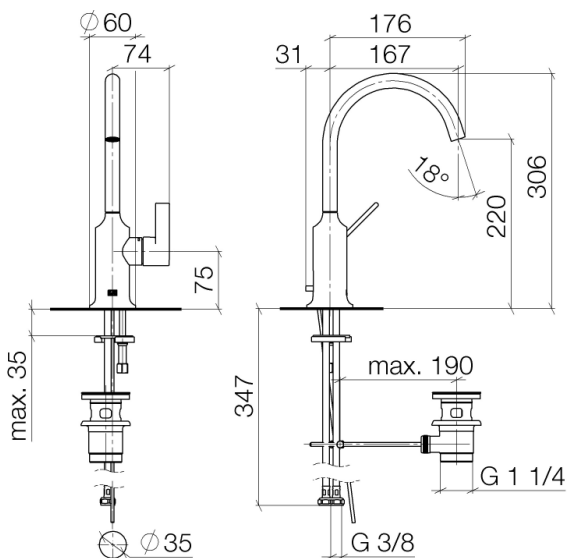

Washbasin - VAIA

Single-lever basin mixer with pop-up waste - Dark Platinum matt

Article number: 33 500 809-99

- 167 mm projection
- pivotable spout 360°
- circular, air-enriched flow
- height of mixer 306 mm
- height up to aerator 220 mm
- hole diameter 35 mm
- 2x screw-in M 8 x 1 pressure hose, leak-tested
- max. flow 5.7 l/min
- lead-free
- Fittings group as per DIN 4109: 1
- Only suitable for basins with an overflow.

Dark Platinum matt

Dimensional drawing

All details in mm / inch = mm x 0.0394

Washbasin - VAIA

Single-lever basin mixer with pop-up waste - Dark Platinum matt

Article number: 33 500 809-99

Flow rate chart

Washbasin - VAIA

Single-lever basin mixer with pop-up waste - Dark Platinum matt

Article number: 33 500 809-99

Other finish variants

polished chrome
33 500 809-00

platinum matt
33 500 809-06

platinum
33 500 809-08

brushed Durabronze
33 500 809-28

Other finishes on request (x-tra Service)

Spare parts list

No.	Item Number	Name	Quantity used
1	90 28 22 311 00-99	spout	1
2	04 20 89 035 80-99	pull-rod	1
3	90 15 05 042 00 90	cartridge	1
4	09 24 04 266 90	nut	1
5	09 14 10 091 90	seal	1
6	09 28 30 021-99	cover	1
7	09 20 80 020-99	handle	1
8	09 31 11 030 90	pin	1
9	90 31 20 087 00-99	plug	1
10	09 31 11 011 90	pin	1
11	04 30 11 038 00 90	fixing set	1
12	04 30 04 100 00 90	hose	2
13	04 11 01 001 00-99	pop-up waste	1