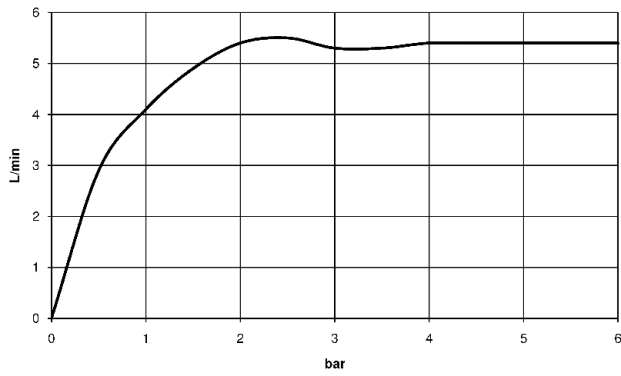

Washbasin - VAIA

Single-lever basin mixer with pop-up waste - Dark Platinum matt

Article number: 33 500 809-99

- 167 mm projection
- pivotable spout 360°
- circular, air-enriched flow
- height of mixer 306 mm
- height up to aerator 220 mm
- hole diameter 35 mm
- 2x screw-in M 8 x 1 pressure hose, leak-tested
- max. flow 5.7 l/min
- lead-free
- Fittings group as per DIN 4109: 1
- Only suitable for basins with an overflow.

Dark Platinum matt

Dimensional drawing

All details in mm / inch = mm x 0.0394

Washbasin - VAIA

Single-lever basin mixer with pop-up waste - Dark Platinum matt

Article number: 33 500 809-99

Flow rate chart

Washbasin - VAIA