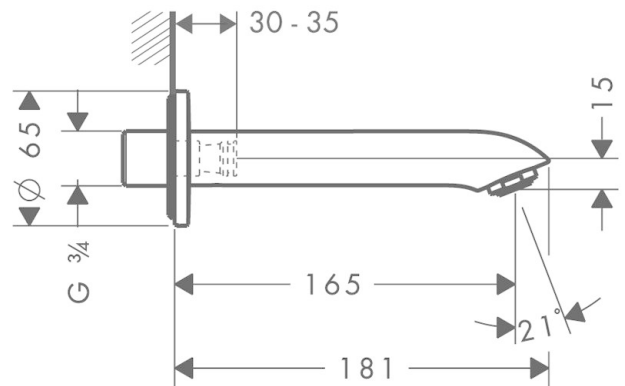

Metris

Bath spout

Surfaces: **Chrome** Article Number: **31494000**

Description

product features

- projection 165 mm
- wall-mounted
- flow rate: 20 l/min
- spray type: normal spray
- scope of supply: bath spout, escutcheon, assembly instruction

Technology

Product image

Scale drawing

Flowchart

The consumption was measured in combination with the appropriate fittings (thermostat/mixer/ in-wall valve) to reflect actual application in practice.