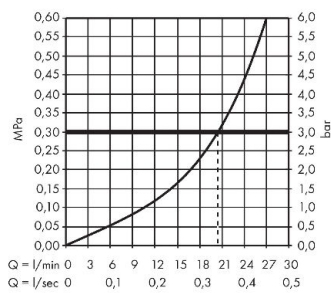

Metris

Bath spout

Surfaces: **Chrome** Article Number: **31494000**

Description

product features

- projection 165 mm
- wall-mounted
- flow rate: 20 l/min
- spray type: normal spray
- scope of supply: bath spout, escutcheon, assembly instruction

Technology

Product image

Scale drawing

Flowchart

The consumption was measured in combination with the appropriate fittings (thermostat/mixer/ in-wall valve) to reflect actual application in practice.