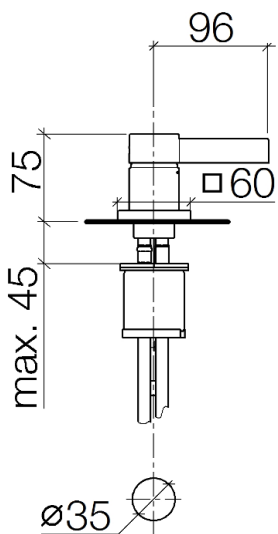

Washbasin - MEM

Single-lever basin mixer - polished chrome

Article number: 29 210 782-00

- hole diameter 35 mm
- rosette 60 x 60 mm
- 3x screw-in M 10 x 1 pressure hose, leak-tested

polished chrome

Dimensional drawing

All details in mm / inch = mm x 0.0394

Washbasin - MEM
Single-lever basin mixer - polished chrome
Article number: 29 210 782-00

Flow rate chart

Washbasin - MEM
Single-lever basin mixer - polished chrome
Article number: 29 210 782-00

Other finish variants

platinum matt
29 210 782-06

platinum
29 210 782-08

brushed Durabrass
29 210 782-28

Dark Platinum matt
29 210 782-99

Other finishes on request (x-tra Service)

Spare parts list

No.	Item Number	Name	Quantity used
1	09 31 20 017 90	plug	1
2	09 31 11 063 90	pin	1
3	09 20 78 057-00	handle	1
4	09 11 02 289-00	cover	1
5	09 24 04 288 90	nut	1
6	09 14 10 137 90	seal	1
7	90 15 05 042 00 90	cartridge	1
8	09 14 10 192 90	seal	2
9	09 14 10 050 90	seal	1
10	09 27 78 040-00	rosette	1
11	04 30 11 038 02 90	fixing set	1
12	04 30 04 016 00 90	hose	2
13	09 31 11 012 90	pin	1
14	09 18 40 079 90	sleeve	1
15	04 30 04 019 00 90	hose	1