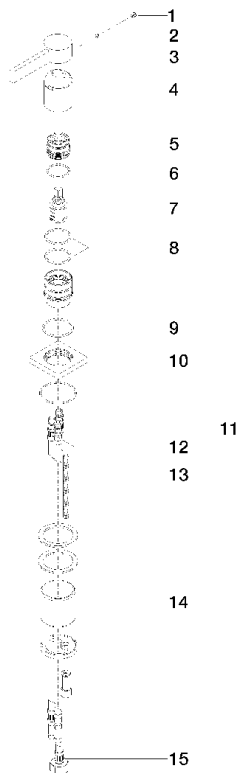

Washbasin - MEM

Single-lever basin mixer - polished chrome

Article number: 29 210 782-00

- hole diameter 35 mm
- rosette 60 x 60 mm
- 3x screw-in M 10 x 1 pressure hose, leak-tested

polished chrome

Dimensional drawing

All details in mm / inch = mm x 0.0394

Washbasin - MEM
Single-lever basin mixer - polished chrome
Article number: 29 210 782-00

Flow rate chart

Washbasin - MEM
Single-lever basin mixer - polished chrome
Article number: 29 210 782-00

Other finish variants

platinum matt
29 210 782-06

platinum
29 210 782-08

brushed Durabrass
29 210 782-28

Dark Platinum matt
29 210 782-99

Other finishes on request (x-tra Service)

Spare parts list

No.	Item Number	Name	Quantity used
1	09 31 20 017 90	plug	1
2	09 31 11 063 90	pin	1
3	09 20 78 057-00	handle	1
4	09 11 02 289-00	cover	1
5	09 24 04 288 90	nut	1
6	09 14 10 137 90	seal	1
7	90 15 05 042 00 90	cartridge	1
8	09 14 10 192 90	seal	2
9	09 14 10 050 90	seal	1
10	09 27 78 040-00	rosette	1
11	04 30 11 038 02 90	fixing set	1
12	04 30 04 016 00 90	hose	2
13	09 31 11 012 90	pin	1
14	09 18 40 079 90	sleeve	1
15	04 30 04 019 00 90	hose	1