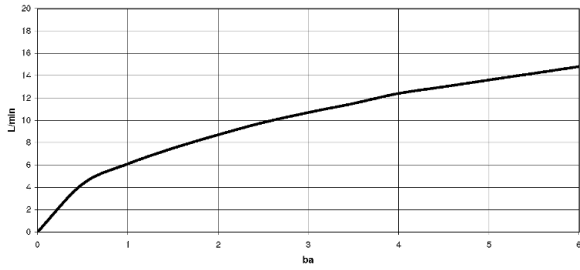

Washbasin - MEM

Single-lever basin mixer - polished chrome

Article number: 29 210 782-00

- hole diameter 35 mm
- rosette 60 x 60 mm
- 3x screw-in M 10 x 1 pressure hose, leak-tested

polished chrome

Dimensional drawing

All details in mm / inch = mm x 0.0394

Washbasin - MEM
Single-lever basin mixer - polished chrome
Article number: 29 210 782-00

Flow rate chart

Washbasin - MEM
Single-lever basin mixer - polished chrome
Article number: 29 210 782-00