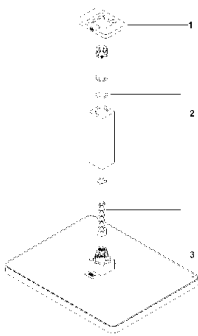

Shower - LULU

Rain shower with ceiling fixing - polished chrome

Article number: 28 796 710-00

- rain flow
- with anti-scale system
- rain shower 300 x 240mm
- distance between ceiling and lower edge of the shower 165mm
- rosette 78 x 55, as required
- 1/2" connection
- max. flow 14 l/min
- Fittings group as per DIN 4109: 1
- Fits LULU

polished chrome

Dimensional drawing

All details in mm / inch = mm x 0.0394

Shower - LULU
Rain shower with ceiling fixing - polished chrome
Article number: 28 796 710-00

Flow rate chart

Shower - LULU

Rain shower with ceiling fixing - polished chrome

Concealed wall elbow -

Shower - LULU
Rain shower with ceiling fixing - polished chrome
Article number: 28 796 710-00

Spare parts list

No.	Item Number	Name	Quantity used
1	09 27 71 020-00	rosette	1
2	90 11 10 092 00-00	connection	1
3	04 12 05 062 00-00	shower	1