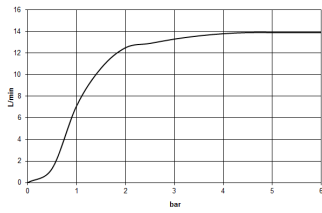

Shower - LULU

Rain shower with ceiling fixing - polished chrome

Article number: 28 796 710-00

- rain flow
- with anti-scale system
- rain shower 300 x 240mm
- distance between ceiling and lower edge of the shower 165mm
- rosette 78 x 55, as required
- 1/2" connection
- max. flow 14 l/min
- Fittings group as per DIN 4109: 1
- Fits LULU

polished chrome

Dimensional drawing

All details in mm / inch = mm x 0.0394

Shower - LULU
Rain shower with ceiling fixing - polished chrome
Article number: 28 796 710-00

Flow rate chart

Shower - LULU

Rain shower with ceiling fixing - polished chrome