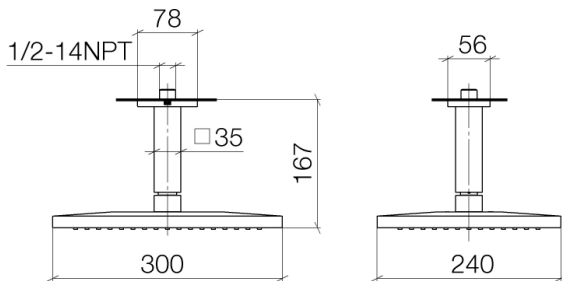

Shower - LULU

Rain shower with ceiling fixing - polished chrome

Article number: 28 796 710-00

- rain flow
- with anti-scale system
- rain shower 300 x 240mm
- distance between ceiling and lower edge of the shower 165mm
- rosette 78 x 55, as required
- 1/2" connection
- max. flow 14 l/min
- Fittings group as per DIN 4109: 1
- Fits LULU

polished chrome

Dimensional drawing

All details in mm / inch = mm x 0.0394

Shower - LULU
Rain shower with ceiling fixing - polished chrome
Article number: 28 796 710-00

Flow rate chart

Shower - LULU

Rain shower with ceiling fixing - polished chrome

Concealed wall elbow -

Shower - LULU
Rain shower with ceiling fixing - polished chrome
Article number: 28 796 710-00

Spare parts list

No.	Item Number	Name	Quantity used
1	09 27 71 020-00	rosette	1
2	90 11 10 092 00-00	connection	1
3	04 12 05 062 00-00	shower	1