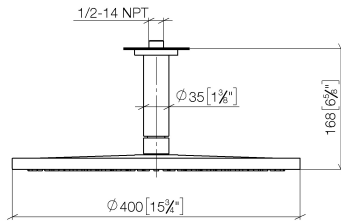

Rain shower with ceiling fixing 400 mm - Brushed Dark Platinum

TARA

28 699 970

Fits: TARA, LISSÉ, VAIA, META

- rain shower Ø 400 mm
- PURE RAIN, max. flow rate 20 l/min (at 3 bar)
- Max. flow rate 20 l/min (at 3 bar)
- Function from: 12 l/min
- rosette Ø 60 mm optional
- 1/2" connection
- with anti-scale system
- quick clearing
- WRAS 1707033

Product change as of 1st April 2024: max. flow 20l/min

	Brushed Dark Platinum	28 699 970-99
	Chrome	28 699 970-00
	Brushed Platinum	28 699 970-06
	Platinum	28 699 970-08
	Dark Chrome	28 699 970-19
	Light Gold	28 699 970-26
	Brushed Light Gold	28 699 970-27
	Brushed Durabronze (23kt Gold)	28 699 970-28
	Matte Black	28 699 970-33
	Brushed Bronze	28 699 970-42
	Brushed Champagne (22kt Gold)	28 699 970-46
	Champagne (22kt Gold)	28 699 970-47
	Brushed Chrome	28 699 970-93

Recommended miscellaneous

- Concealed wall elbow -** 35 085 970 90
- max. recess depth 163 mm
 - min. recess depth 90 mm

28 699 970

mm [inches]

Certificates

LGA_29238.

WRAS_2212012.

DVGW_DW-
6517DN0118.