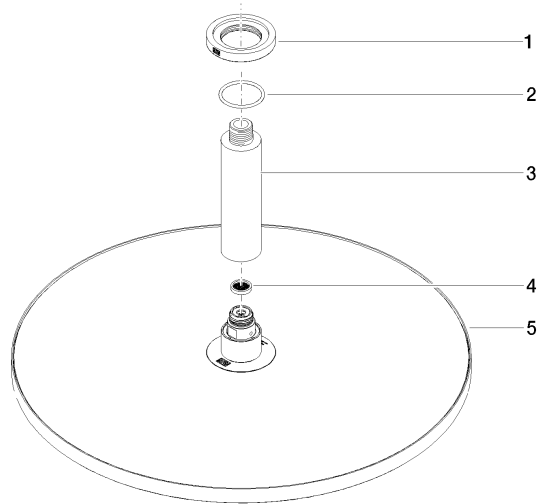

Rain shower with ceiling fixing 400 mm - Brushed Dark Platinum

TARA

28 699 970

Fits: TARA, LISSÉ, VAIA, META

- rain shower Ø 400 mm
- PURE RAIN, max. flow rate 20 l/min (at 3 bar)
- Max. flow rate 20 l/min (at 3 bar)
- Function from: 12 l/min
- rosette Ø 60 mm optional
- 1/2" connection
- with anti-scale system
- quick clearing
- WRAS 1707033

Product change as of 1st April 2024: max. flow 20l/min

	Brushed Dark Platinum	28 699 970-99
	Chrome	28 699 970-00
	Brushed Platinum	28 699 970-06
	Platinum	28 699 970-08
	Dark Chrome	28 699 970-19
	Light Gold	28 699 970-26
	Brushed Light Gold	28 699 970-27
	Brushed Durabronze (23kt Gold)	28 699 970-28
	Matte Black	28 699 970-33
	Brushed Bronze	28 699 970-42
	Brushed Champagne (22kt Gold)	28 699 970-46
	Champagne (22kt Gold)	28 699 970-47
	Brushed Chrome	28 699 970-93

Recommended miscellaneous

- Concealed wall elbow -** 35 085 970 90
- max. recess depth 163 mm
 - min. recess depth 90 mm

28 699 970

mm [inches]

Certificates

LGA_29238.

WRAS_2212012.

DVGW_DW-
6517DN0118.

28 699 970

Spare parts list

No.	Item Number	Name	Quantity used	Delivery time
1	09 27 22 040-99	rosette	1	30
2	09 14 10 141 90	seal	1	2
3	09 11 03 080-99	connection	1	30
4	09 23 01 075 90	insert	1	2
5	04 12 05 090 00-99	shower	1	30
6	90 30 09 069 00 90	key	1	2