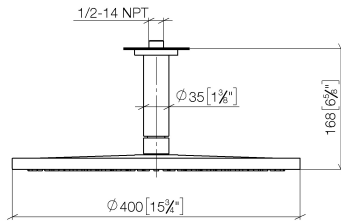

Rain shower with ceiling fixing 400 mm - Chrome

TARA

28 699 970

Fits: TARA, LISSÉ, VAIA, META

- rain shower Ø 400 mm
- PURE RAIN, max. flow rate 20 l/min (at 3 bar)
- Max. flow rate 20 l/min (at 3 bar)
- Function from: 12 l/min
- rosette Ø 60 mm optional
- 1/2" connection
- with anti-scale system
- quick clearing
- WRAS 1707033

Product change as of 1st April 2024: max. flow 20l/min

	Chrome	28 699 970-00
	Brushed Platinum	28 699 970-06
	Platinum	28 699 970-08
	Dark Chrome	28 699 970-19
	Light Gold	28 699 970-26
	Brushed Light Gold	28 699 970-27
	Brushed Durabrass (23kt Gold)	28 699 970-28
	Matte Black	28 699 970-33
	Brushed Bronze	28 699 970-42
	Brushed Champagne (22kt Gold)	28 699 970-46
	Champagne (22kt Gold)	28 699 970-47
	Brushed Chrome	28 699 970-93
	Brushed Dark Platinum	28 699 970-99

Recommended miscellaneous

- Concealed wall elbow -** 35 085 970 90
- max. recess depth 163 mm
 - min. recess depth 90 mm

28 699 970

mm [inches]

Certificates

LGA_29238.

WRAS_2212012.

DVGW_DW-
6517DN0118.