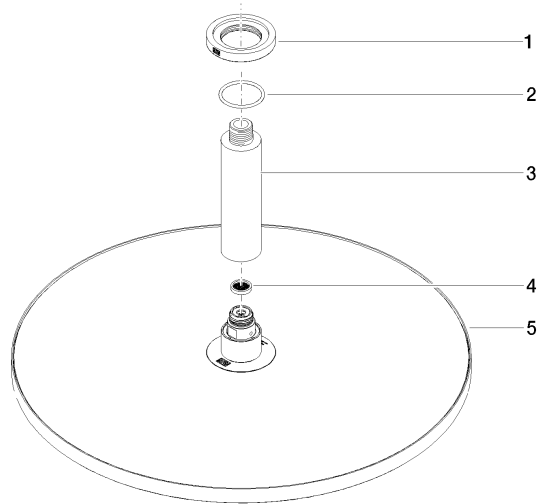

Rain shower with ceiling fixing 400 mm - Chrome

TARA

28 699 970

Fits: TARA, LISSÉ, VAIA, META

- rain shower Ø 400 mm
- PURE RAIN, max. flow rate 20 l/min (at 3 bar)
- Max. flow rate 20 l/min (at 3 bar)
- Function from: 12 l/min
- rosette Ø 60 mm optional
- 1/2" connection
- with anti-scale system
- quick clearing
- WRAS 1707033

Product change as of 1st April 2024: max. flow 20l/min

	Chrome	28 699 970-00
	Brushed Platinum	28 699 970-06
	Platinum	28 699 970-08
	Dark Chrome	28 699 970-19
	Light Gold	28 699 970-26
	Brushed Light Gold	28 699 970-27
	Brushed Durabrass (23kt Gold)	28 699 970-28
	Matte Black	28 699 970-33
	Brushed Bronze	28 699 970-42
	Brushed Champagne (22kt Gold)	28 699 970-46
	Champagne (22kt Gold)	28 699 970-47
	Brushed Chrome	28 699 970-93
	Brushed Dark Platinum	28 699 970-99

Recommended miscellaneous

- Concealed wall elbow -** 35 085 970 90
- max. recess depth 163 mm
 - min. recess depth 90 mm

28 699 970

mm [inches]

Certificates

LGA_29238.

WRAS_2212012.

DVGW_DW-
6517DN0118.

28 699 970

Spare parts list

No.	Item Number	Name	Quantity used	Delivery time
1	09 27 22 040-00	rosette	1	10
2	09 14 10 141 90	seal	1	2
3	09 11 03 080-00	connection	1	10
4	09 23 01 075 90	insert	1	2
5	04 12 05 090 00-00	shower	1	10
6	90 30 09 069 00 90	key	1	2