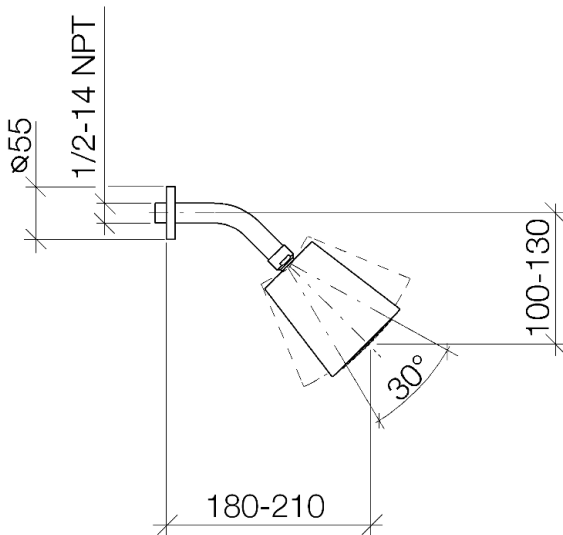

Shower - Selv

Showerhead - platinum matte

Article number: 28 504 979-06

- 7-1/8"-8-1/4" Projection
- Ball-joint pivotable through 30°
- Standard spray mode
- Descaling system
- Ø 3-7/8"
- Flange diameter 2-1/8"
- 1/2" connection
- Water flow rate limited to max. 1.8 gpm
- Fittings group in compliance with DIN 4109: 1

platinum matte

Dimensional drawing

All dimensions in mm / inch = mm x 0,0394