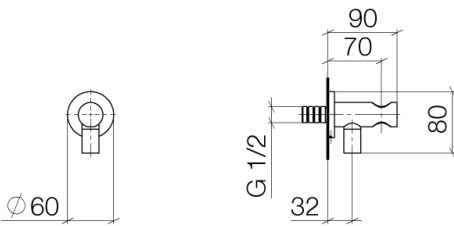

Shower - Tara.Logic
Wall elbow with integrated wall bracket - polished chrome
Article number: 28 490 660-00

- 3/8" Shower outlet
- Flange diameter 2-3/8"
- 1/2" connection
- Internal backflow preventer.

polished chrome

Dimensional drawing

All dimensions in mm / inch = mm x 0,0394