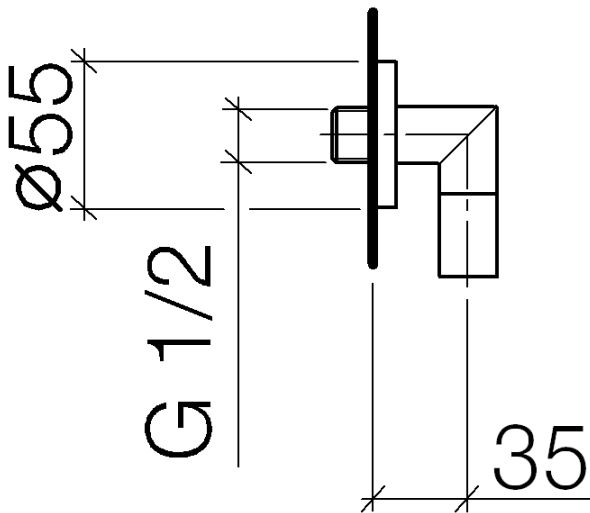

Shower - Tara.

Wall elbow - black matte

Article number: 28 450 625-33

- 3/8" Shower outlet
- Flange diameter 2-1/8"
- 1/2" connection
- Internal backflow preventer.

black matte

Dimensional drawing

All dimensions in mm / inch = mm x 0,0394