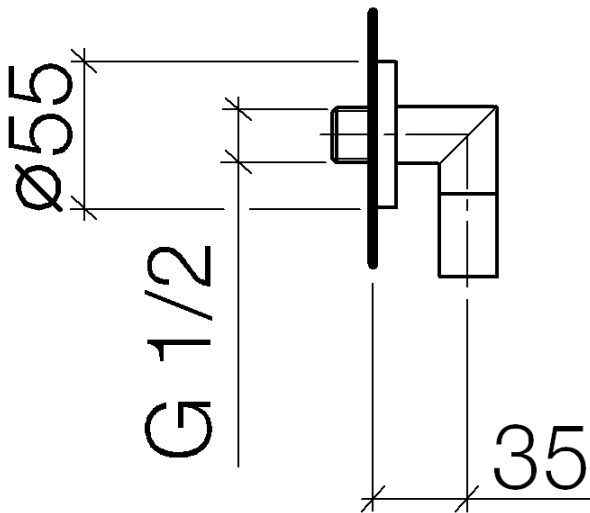

Shower - Tara.Logic
Wall elbow - platinum matte
Article number: 28 450 625-06

- 3/8" Shower outlet
- Flange diameter 2-1/8"
- 1/2" connection
- Internal backflow preventer.

platinum matte

Dimensional drawing

All dimensions in mm / inch = mm x 0,0394