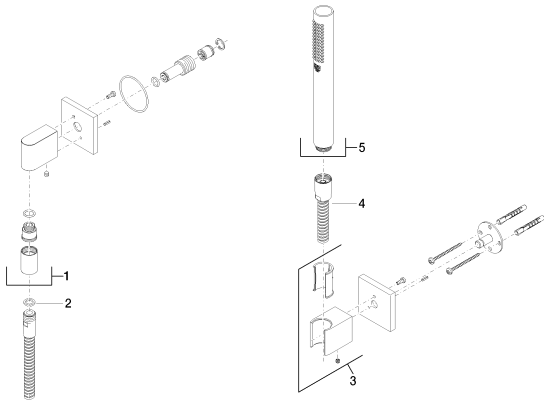

Bath - CL.1

Hand shower set with individual rosettes - polished chrome

Article number: 27 808 980-00

- normal flow
- with anti-scale system
- 3/8" shower outlet
- rosette for wall elbow 60 x 60mm
- rosette for shower holder 60 x 60mm
- metal shower hose 1250mm with integrated anti-twist protection
- 1/2" wall elbow
- max. flow 7.6 l/min
- Intrinsic protection against back flow.
- Fits MEM, CL.1, Symetrics, IMO

polished chrome

Dimensional drawing

All details in mm / inch = mm x 0.0394

Bath - CL.1

Hand shower set with individual rosettes - polished chrome

Article number: 27 808 980-00

Flow rate chart

Bath - CL.1

Dark Platinum matt
27 808 980-99

Other finishes on request (x-tra Service)

Recommended miscellaneous

35 085 970 90
Concealed wall elbow -

Bath - CL.1

Hand shower set with individual rosettes - polished chrome

Article number: 27 808 980-00

Spare parts list

No.	Item Number	Name	Quantity used
1	28 450 980-00	Wall elbow - polished chrome	1
2	09 14 20 026 90	seal	1
3	28 050 980-00	Wall bracket - polished chrome	1
4	09 30 02 072-00	Metal shower hose 1/2" x 3/8" x 1250 mm - polished chrome	1
5	28 013 979-00	Bar-type hand shower - polished chrome	1