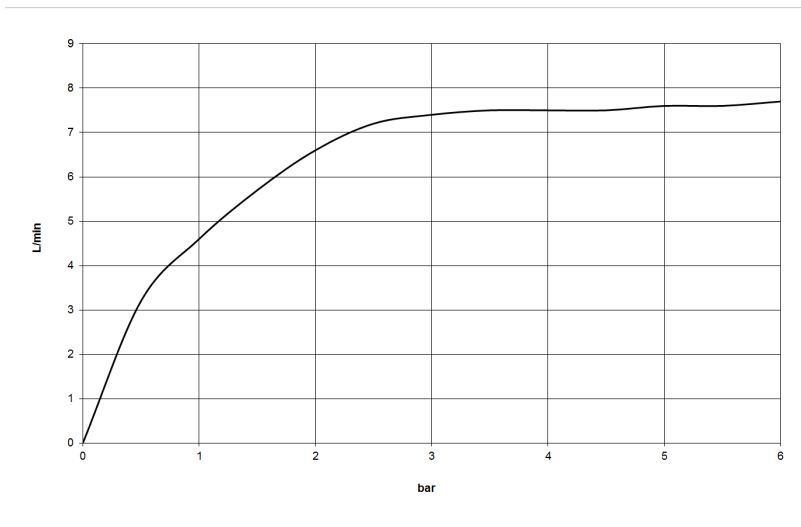

Bath - CL.1

Hand shower set with individual rosettes - polished chrome

Article number: 27 808 980-00

- normal flow
- with anti-scale system
- 3/8" shower outlet
- rosette for wall elbow 60 x 60mm
- rosette for shower holder 60 x 60mm
- metal shower hose 1250mm with integrated anti-twist protection
- 1/2" wall elbow
- max. flow 7.6 l/min
- Intrinsic protection against back flow.
- Fits MEM, CL.1, Symetrics, IMO

polished chrome

Dimensional drawing

All details in mm / inch = mm x 0.0394

Bath - CL.1

Hand shower set with individual rosettes - polished chrome

Article number: 27 808 980-00

Flow rate chart

Bath - CL.1