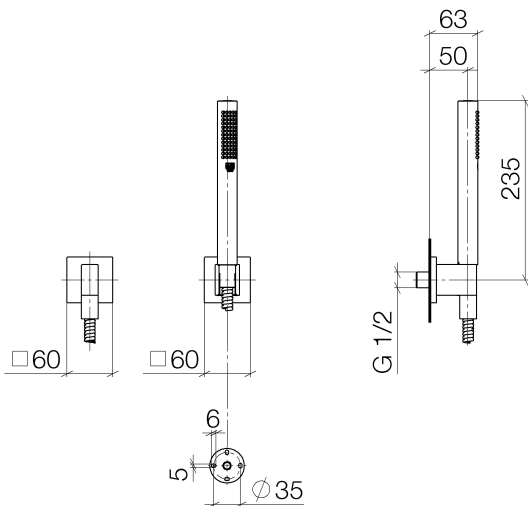

Bath - CL.1

Hand shower set with individual rosettes - polished chrome

Article number: 27 808 980-00

- normal flow
- with anti-scale system
- 3/8" shower outlet
- rosette for wall elbow 60 x 60mm
- rosette for shower holder 60 x 60mm
- metal shower hose 1250mm with integrated anti-twist protection
- 1/2" wall elbow
- max. flow 7.6 l/min
- Intrinsic protection against back flow.
- Fits MEM, CL.1, Symetrics, IMO

polished chrome

Dimensional drawing

All details in mm / inch = mm x 0.0394

Bath - CL.1

Hand shower set with individual rosettes - polished chrome

Article number: 27 808 980-00

Flow rate chart

Bath - CL.1

Hand shower set with individual rosettes - polished chrome

Article number: 27 808 980-00

Other finish variants

platinum matt
27 808 980-06

platinum
27 808 980-08

brushed Durabrass
27 808 980-28

matt black
27 808 980-33

Article number: 27 808 980-00

Spare parts list

No.	Item Number	Name	Quantity used
1	28 450 980-00	Wall elbow - polished chrome	1
2	09 14 20 026 90	seal	1
3	28 050 980-00	Wall bracket - polished chrome	1
4	09 30 02 072-00	Metal shower hose 1/2" x 3/8" x 1250 mm - polished chrome	1
5	28 013 979-00	Bar-type hand shower - polished chrome	1