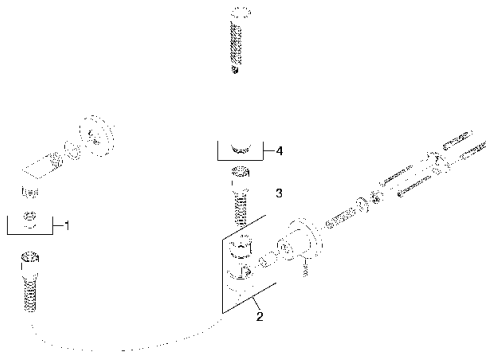

Bath - Tara.

Hand shower set with individual rosettes - polished chrome

Article number: 27 802 892-00

Spare parts list

No.	Item Number	Name	Quantity used
1	28 450 892-00	connection	1
2	28 050 892-00	Wall bracket - polished chrome	1
3	28 104 970-00	Metal shower hose 1/2" x 1/2" x 1250 mm - polished chrome	1
4	28 013 979-00	Bar-type hand shower - polished chrome	1