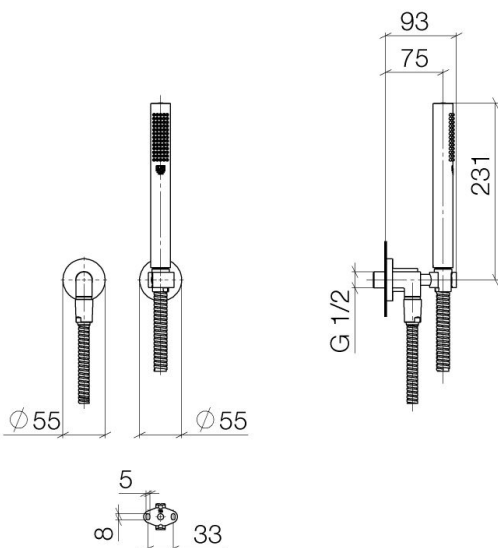

Bath - Tara.

Hand shower set with individual rosettes - polished chrome

Article number: 27 802 892-00

- normal flow
- with anti-scale system
- 1/2" shower outlet
- rosette for wall elbow  $\varnothing$  55mm
- rosette for shower holder  $\varnothing$  55mm
- metal shower hose 1250mm with integrated anti-twist protection
- 1/2" wall elbow
- max. flow 7.6 l/min
- Intrinsic protection against back flow.
- Fits Tara.

## Dimensional drawing

All details in mm / inch = mm x 0.0394

Bath - Tara.

Hand shower set with individual rosettes - polished chrome

Article number: 27 802 892-00

### Flow rate chart

Bath - Tara.

Hand shower set with individual rosettes - polished chrome

Article number: 27 802 892-00

### Recommended miscellaneous

35 085 970 90

Concealed wall elbow -

Bath - Tara.

Hand shower set with individual rosettes - polished chrome

Article number: 27 802 892-00