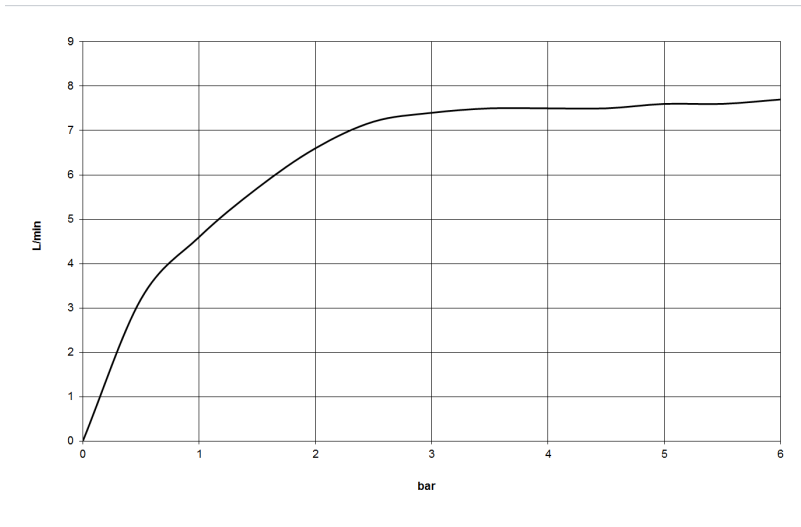

Bath - Tara.

Hand shower set with individual rosettes - polished chrome

Article number: 27 802 892-00

- normal flow
- with anti-scale system
- 1/2" shower outlet
- rosette for wall elbow  $\varnothing$  55mm
- rosette for shower holder  $\varnothing$  55mm
- metal shower hose 1250mm with integrated anti-twist protection
- 1/2" wall elbow
- max. flow 7.6 l/min
- Intrinsic protection against back flow.
- Fits Tara.

## Dimensional drawing

All details in mm / inch = mm x 0.0394

Bath - Tara.

Hand shower set with individual rosettes - polished chrome

Article number: 27 802 892-00

### Flow rate chart

Bath - Tara.

Hand shower set with individual rosettes - polished chrome

Article number: 27 802 892-00