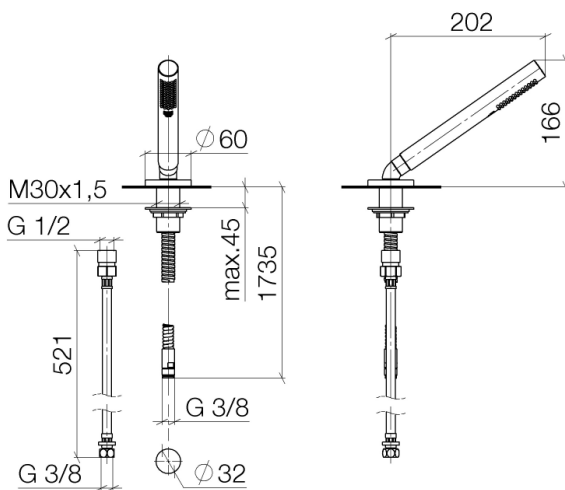

- Meta

Hand shower set for deck-mounted tub installation - black matte

Article number: 27 702 660-33

- Standard spray mode
- Descaling system
- Flange diameter 2-3/8"
- 1-1/4" hole diameter
- Metal shower hose 68-7/8" with anti-twist device
- Water flow rate limited to max. 1.8 gpm
- Subsequent shower hose replacement possible without removing the fitting due to two-part construction.
- Internal backflow preventer.

### Dimensional drawing

All dimensions in mm / inch = mm x 0,0394