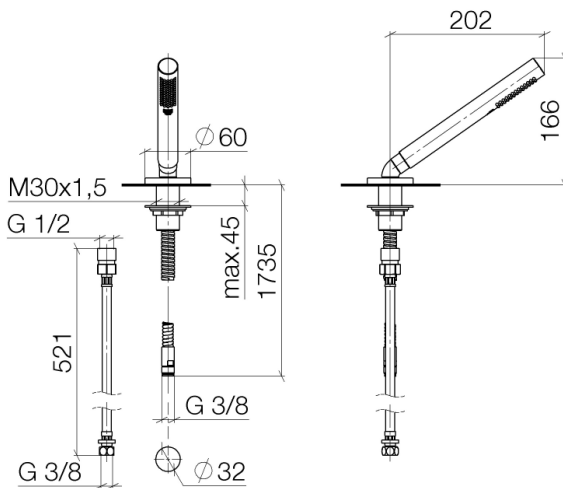

- Meta

Hand shower set for deck-mounted tub installation - platinum matte

Article number: 27 702 660-06

- Standard spray mode
- Descaling system
- Flange diameter 2-3/8"
- 1-1/4" hole diameter
- Metal shower hose 68-7/8" with anti-twist device
- Water flow rate limited to max. 1.8 gpm
- Subsequent shower hose replacement possible without removing the fitting due to two-part construction.
- Internal backflow preventer.

## Dimensional drawing

All dimensions in mm / inch = mm x 0,0394

- Meta

Hand shower set for deck-mounted tub installation - platinum matte

Article number: 27 702 660-06

### Flow rate chart

- Meta

Hand shower set for deck-mounted tub installation - platinum matte

Article number: 27 702 660-06