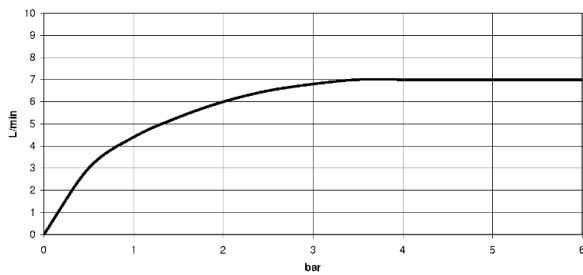

- Meta

Hand shower set for deck-mounted tub installation - platinum matte

Article number: 27 702 660-06

Flow rate chart