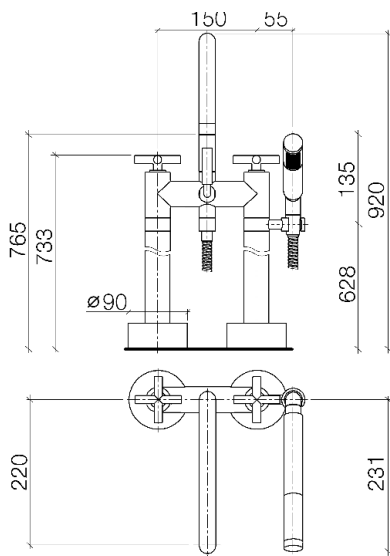

Bath - Tara.

Two-hole bath mixer for free-standing assembly with hand shower set - polished chrome

Article number: 25 943 892-00

- 220 mm projection
- pivotable spout 180°
- hand shower: normal flow
- spout: circular, air-enriched flow
- hand shower with anti-scale system
- rotary diverter for bath/shower
- total height 920 mm
- stand pipes height 628 mm
- height up to aerator 765 mm
- slide-on rosettes Ø 90 mm
- gauge 150 mm
- metal shower hose 1250mm with integrated anti-twist protection
- pivotable shower holder on the right foot
- max. flow 22 l/min at 3 bar flow pressure
- max. hand shower flow 6.8 l/min
- Fittings group as per DIN 4109: 1
- Intrinsic protection against back flow.

polished chrome

Miscellaneous items are required for this article.

Bath - Tara.

Two-hole bath mixer for free-standing assembly with hand shower set - polished chrome

Article number: 25 943 892-00

Dimensional drawing

All details in mm / inch = mm x 0.0394

Flow rate chart

Bath - Tara.

Two-hole bath mixer for free-standing assembly with hand shower set - polished chrome

Article number: 25 943 892-00

Other finish variants