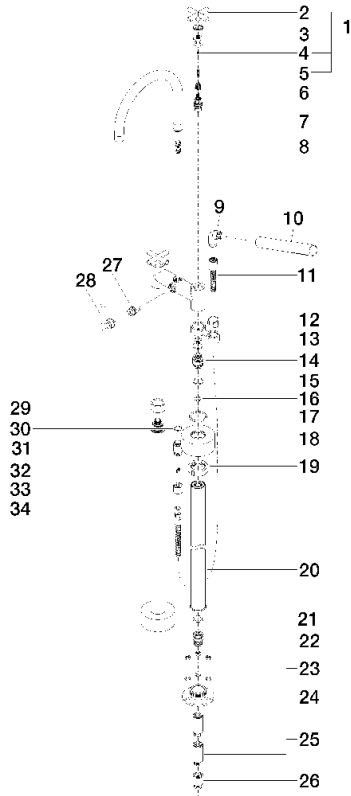

Bath - Tara.

Two-hole bath mixer for free-standing assembly with hand shower set - polished chrome

Article number: 25 943 892-00

- 220 mm projection
- pivotable spout 180°
- hand shower: normal flow
- spout: circular, air-enriched flow
- hand shower with anti-scale system
- rotary diverter for bath/shower
- total height 920 mm
- stand pipes height 628 mm
- height up to aerator 765 mm
- slide-on rosettes Ø 90 mm
- gauge 150 mm
- metal shower hose 1250mm with integrated anti-twist protection
- pivotable shower holder on the right foot
- max. flow 22 l/min at 3 bar flow pressure
- max. hand shower flow 6.8 l/min
- Fittings group as per DIN 4109: 1
- Intrinsic protection against back flow.

No.	Item Number	Name	Quantity used
1	04 20 89 010 00-00	handle	2
2	09 20 89 010-00	handle	2
3	90 12 12 007 00-00	base	2
4	09 30 11 029 90	disc	2
5	09 30 30 075 90	screw	2
6	90 90 03 131 00 90	top	2
7	90 28 22 222 00-00	spout	1
8	90 21 10 011 00 90	diverter	1
9	04 24 04 189 00-00	nipple	1
10	28 013 979-00	Bar-type hand shower - polished chrome	1
11	09 30 02 072-00	Metal shower hose 1/2" x 3/8" x 1250 mm - polished chrome	1
12	09 18 40 035 90	sleeve	1
13	04 28 10 029 01-00	holder	1
14	09 29 05 021 20 90	nipple	1
15	09 14 10 112 90	seal	1
16	09 14 10 055 90	seal	2
17	09 14 10 041 90	seal	4
18	09 27 89 025-00	rosette	4
19	09 23 30 040-07	nut	2
20	04 28 22 009 20-00	connection	2
21	09 14 10 081 90	seal	2
22	09 24 03 094-07	nipple	2
23	04 23 10 023 00 90	fixing set	2
24	09 30 11 130-07	connection	2
25	09 24 03 081 10 90	extension	3
26	09 24 03 080 90	extension	2
27	90 15 01 005 00 90	insert	4
28	90 18 20 025 00-00	diverter	2
29	09 28 10 028-00	sleeve	1
30	09 14 10 032 90	seal	1
31	09 24 03 121-00	nipple	1
32	09 23 01 131 90	back-flow preventer	1
33	09 21 02 143-00	sleeve	1
34	09 14 20 026 90	seal	1