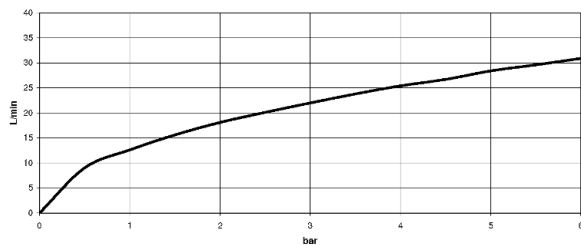

Bath - Tara.

Two-hole bath mixer for free-standing assembly with hand shower set - polished chrome

Article number: 25 943 892-00

- 220 mm projection
- pivotable spout 180°
- hand shower: normal flow
- spout: circular, air-enriched flow
- hand shower with anti-scale system
- rotary diverter for bath/shower
- total height 920 mm
- stand pipes height 628 mm
- height up to aerator 765 mm
- slide-on rosettes Ø 90 mm
- gauge 150 mm
- metal shower hose 1250mm with integrated anti-twist protection
- pivotable shower holder on the right foot
- max. flow 22 l/min at 3 bar flow pressure
- max. hand shower flow 6.8 l/min
- Fittings group as per DIN 4109: 1
- Intrinsic protection against back flow.

polished chrome

Miscellaneous items are required for this article.

Bath - Tara.

Two-hole bath mixer for free-standing assembly with hand shower set - polished chrome

Article number: 25 943 892-00

Dimensional drawing

All details in mm / inch = mm x 0.0394

Flow rate chart

Bath - Tara.

Two-hole bath mixer for free-standing assembly with hand shower set - polished chrome

Article number: 25 943 892-00

Other finish variants