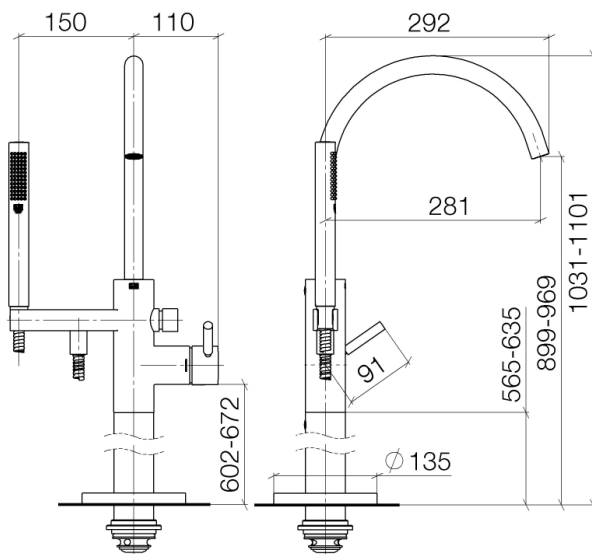

Bathtub - Tara.

Single-lever tub mixer on riser for freestanding installation with hand shower set - black matte

Article number: 25 863 661-33

- 11-1/8" Projection
- Spout: Round aerated stream
- Hand shower set: Standard spray
- Baton hand shower with descaling system
- Hand shower bracket
- Integrated diverter
- Total height 40-5/8" - 43-3/8"
- Lower body height 22-1/4" - 25"
- Height to aerator/spout outlet 35-3/8" - 38-1/8"
- Flanges Ø 5-3/8"
- Metal shower hose 49-1/4" with anti-twist device
- Water flow rate limited to max. 6.5 gpm
- Handshower flow rate max. 1.8 gpm
- Internal backflow preventer.

black matte

Accessory is required for this item.

Dimensional drawing

All dimensions in mm / inch = mm x 0,0394