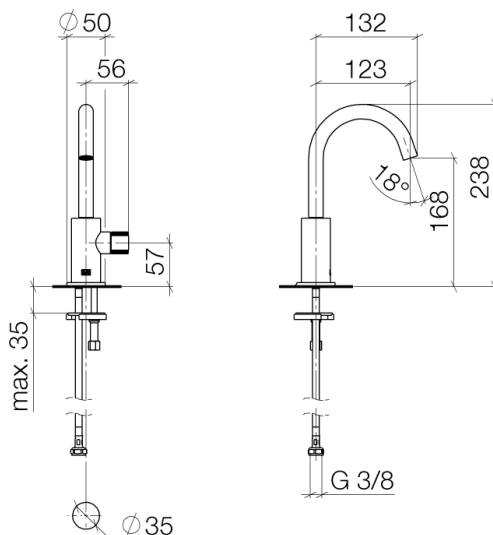

Sink - Meta

Pillar tap cold water only - black matte

Article number: 17 500 661-33

- 4-7/8" Projection
- Swiveling spout 360°
- Round aerated stream
- Total height 9-3/8"
- Height to aerator/spout outlet 6-5/8"
- 1-3/8" hole diameter
- 1/2" connection
- Flange diameter 2"
- Water flow rate limited to max. 1.5 gpm
- lead-free

black matte

Dimensional drawing

All dimensions in mm / inch = mm x 0,0394