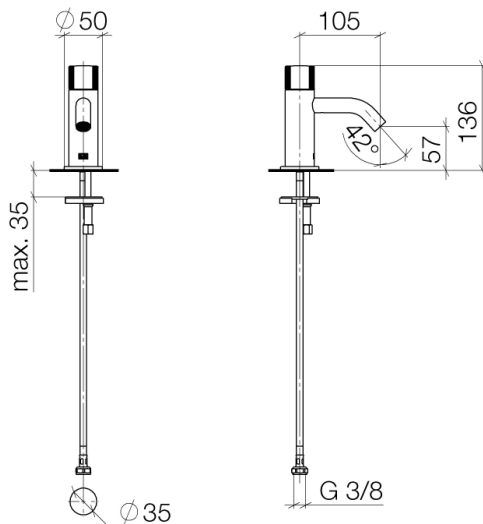

Sink - Meta

Pillar tap cold water only - polished chrome

Article number: 17 500 660-00

- 4-1/8" Projection
- Rigid spout
- Round aerated stream
- Total height 5-3/8"
- Height to aerator/spout outlet 2-1/4"
- 1-3/8" hole diameter
- 1/2" connection
- Flange diameter 2"
- Water flow rate limited to max. 1.5 gpm
- lead-free

polished chrome

Dimensional drawing

All dimensions in mm / inch = mm x 0,0394